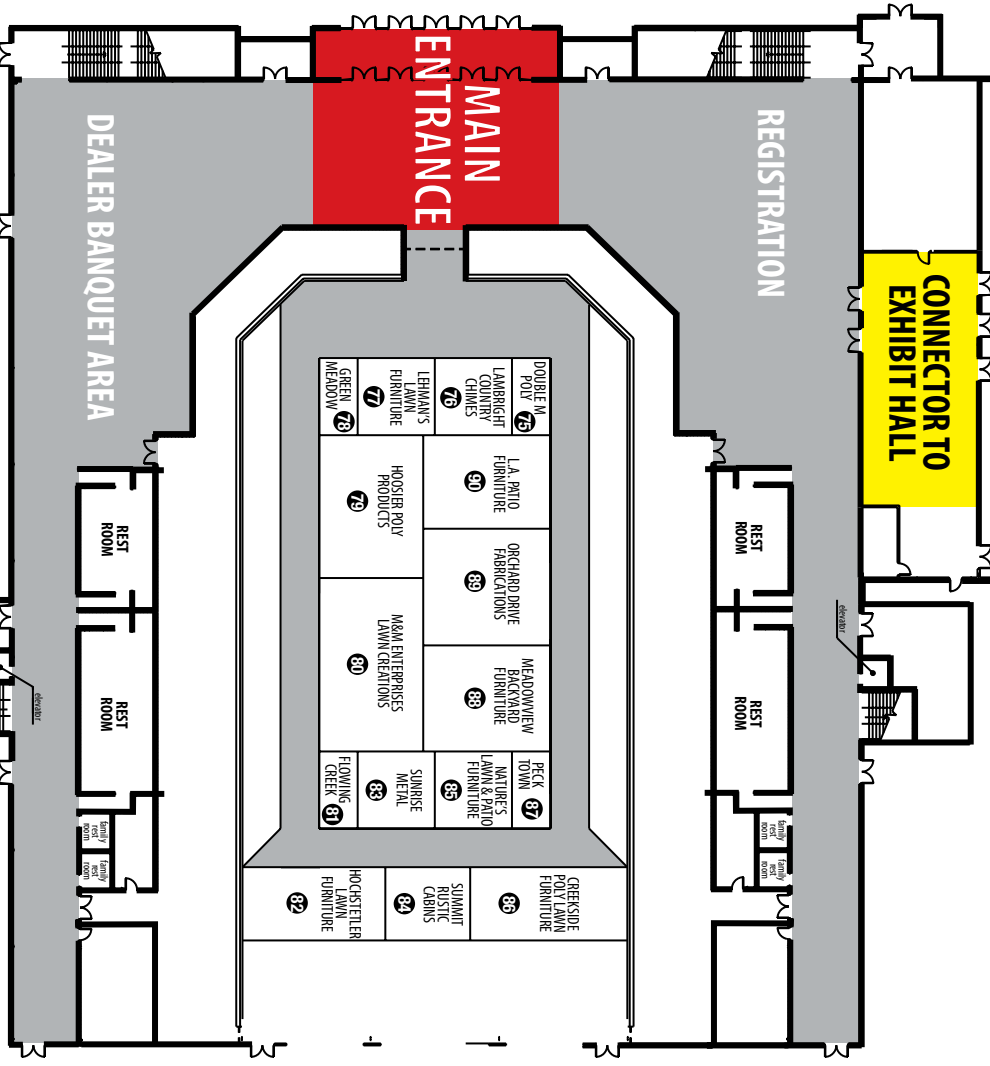

- 67 Maple City Furniture Co.
- 19 Maple Lane Woodshop LLC
- 88 Meadowview Backyard Furniture
- 85 Nature's Lawn & Patio Furniture
- 33 Northern Woodcraft Products
- 3 Northwood Finishing LTD
- 25 Old Town Oak LLC
- 89 Orchard Drive Fabrications
- 10 Packship Furniture Direct
- 87 Peck Town Specialties
- 30 Pine Hill Woodworking
- 55 RH Yoder Woodworking LLC
- 74 River Woodworking LLC
- 18 Rock Country Furniture LLC
- 25 Rocky Road Finishing
- 5 SAW Finishing
- 67 Schrock's Furniture LLC
- 57 Schwartz Creations LLC
- 61 Schwartz Woodworking LLC
- 4 Sherwin Williams
- 28 Silverline Inc.
- 39 Southedge Furniture
- 64 Spectrum Finishing
- 62 Starline Designs
- 37 Stoney Acres Woodworking
- 53 Streamside Wood Shop LLC

- 84 Summit Rustic Cabins
- 42 Sunrise Cabinets
- 83 Sunrise Metal
- 38 Superior Woodcrafts
- 32 The Country Woodshop
- 71 The Finish Touch
- 20 Topoka Innovative Concepts
- 63 Townline Furniture
- 2 Trinity Furniture Logistics
- 50 West Point Woodworking
- 56 Wilkens Welding
- 71 Woodside Woodworks
- 8 Woodwright
- Heirloom Essentials