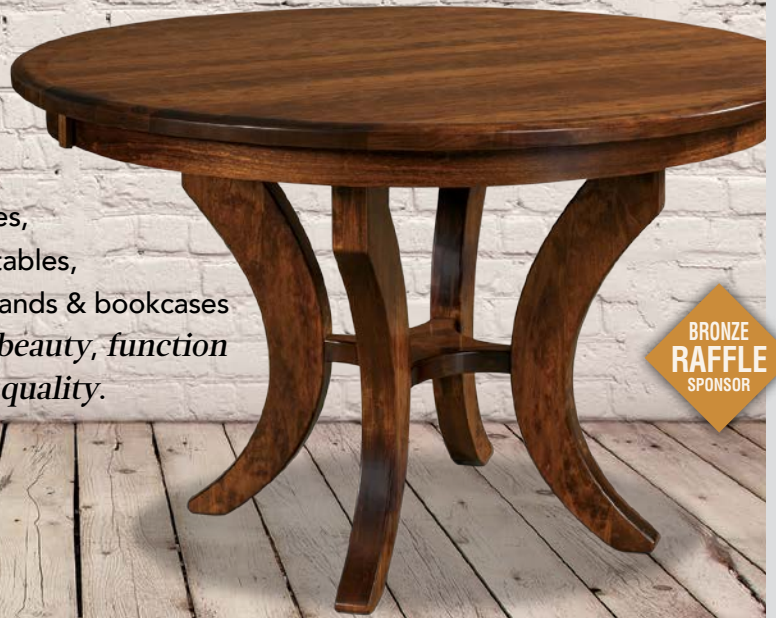

*Timeless
quality*
crafted with care and devotion.

Dining tables,
occasional tables,
cabinets, stands & bookcases
made with *beauty, function*
and lasting *quality*.