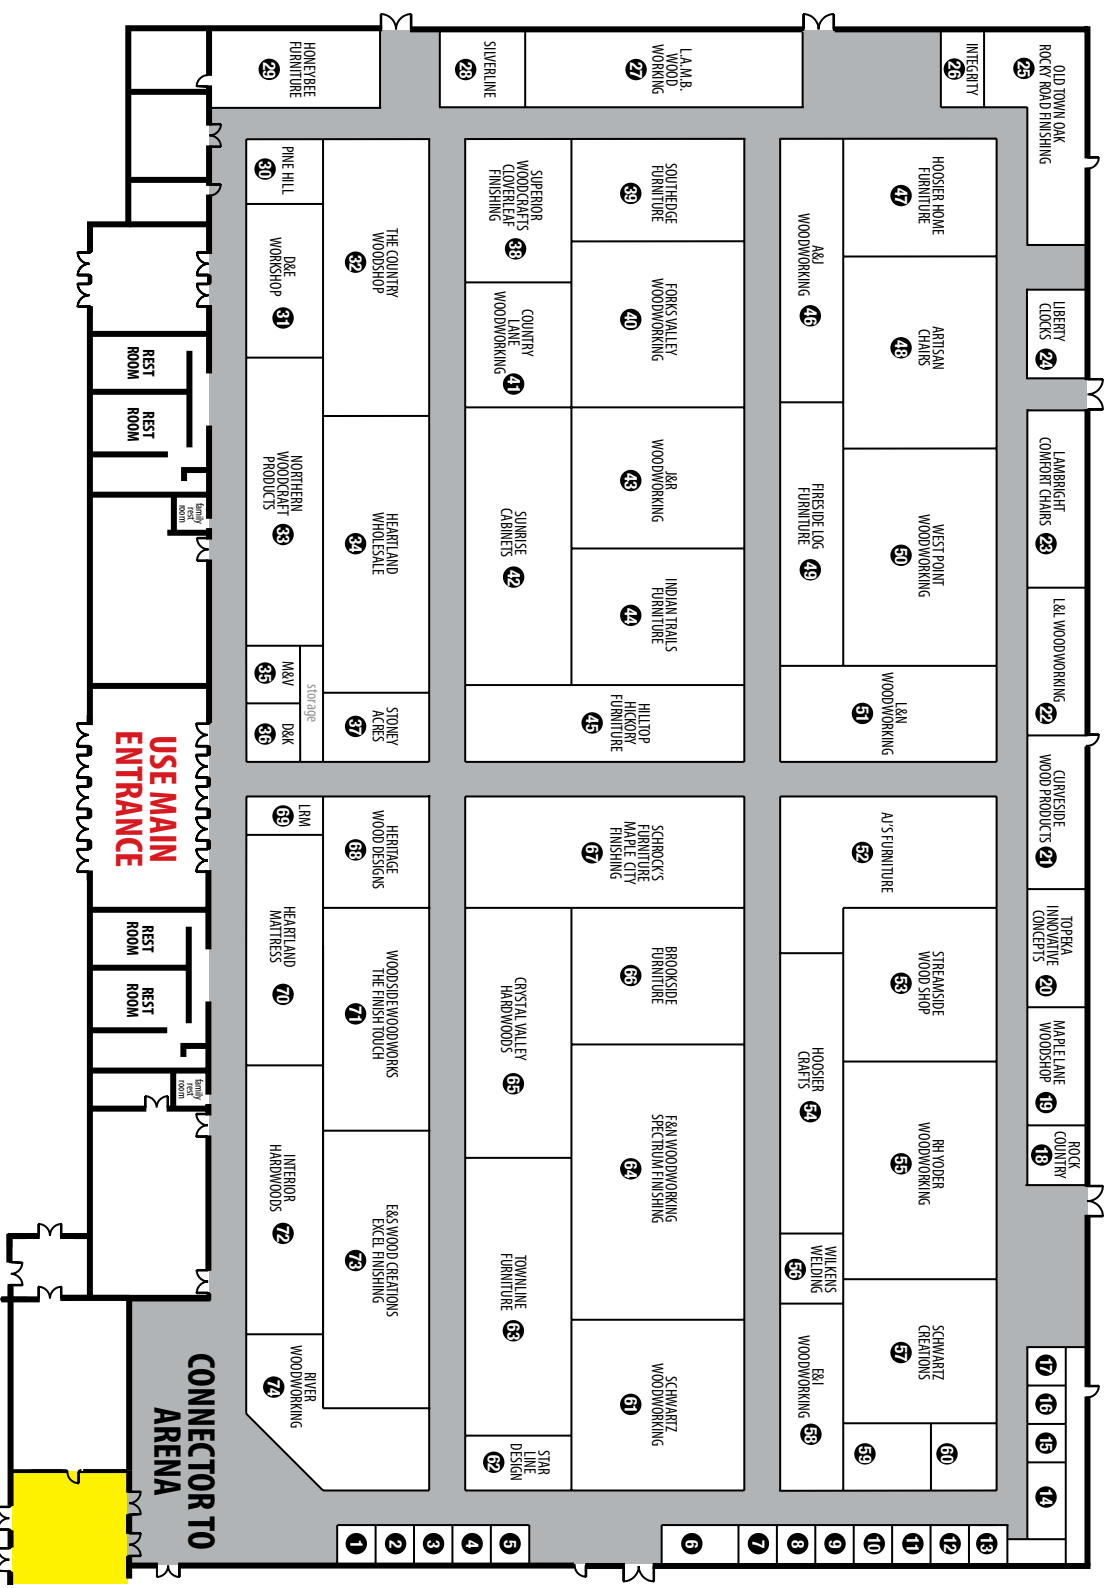

2018 Furniture Expo Floorplan