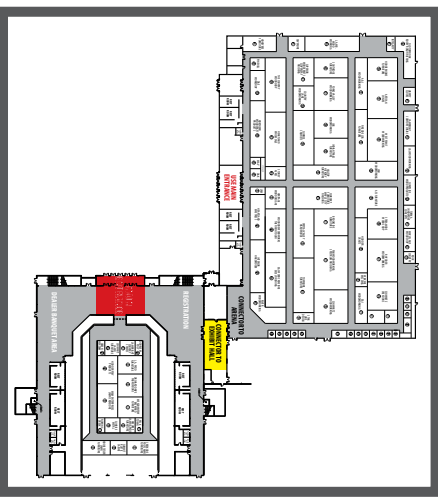

- 67 Maple City Furniture Co.
- 19 Maple Lane Woodshop LLC
- 88 Meadowview Backyard Furniture
- 85 Nature's Lawn & Patio Furniture
- 33 Northern Woodcraft Products
- 3 Northwood Finishing LTD
- 25 Old Town Oak LLC
- 89 Orchard Drive Fabrications
- 10 Packship Furniture Direct
- 87 Peck Town Specialties
- 30 Pine Hill Woodworking
- 55 RH Yoder Woodworking LLC
- 74 River Woodworking LLC
- 18 Rock Country Furniture LLC
- 25 Rocky Road Finishing
- 5 SAW Finishing
- 67 Schrock's Furniture LLC
- 57 Schwartz Creations LLC
- 61 Schwartz Woodworking LLC
- 4 Sherwin Williams
- 28 Silverline Inc.
- 39 Southedge Furniture
- 64 Spectrum Finishing
- 62 Starline Designs
- 37 Stoney Acres Woodworking
- 53 Streamside Wood Shop LLC

- 84 Summit Rustic Cabins
- 42 Sunrise Cabinets
- 83 Sunrise Metal
- 38 Superior Woodcrafts
- 32 The Country Woodshop
- 71 The Finish Touch
- 20 Topoka Innovative Concepts
- 63 Townline Furniture
- 2 Trinity Furniture Logistics
- 50 West Point Woodworking
- 56 Wilkens Welding
- 71 Woodside Woodworks
- 8 Woodwright
- Heirloom Essentials