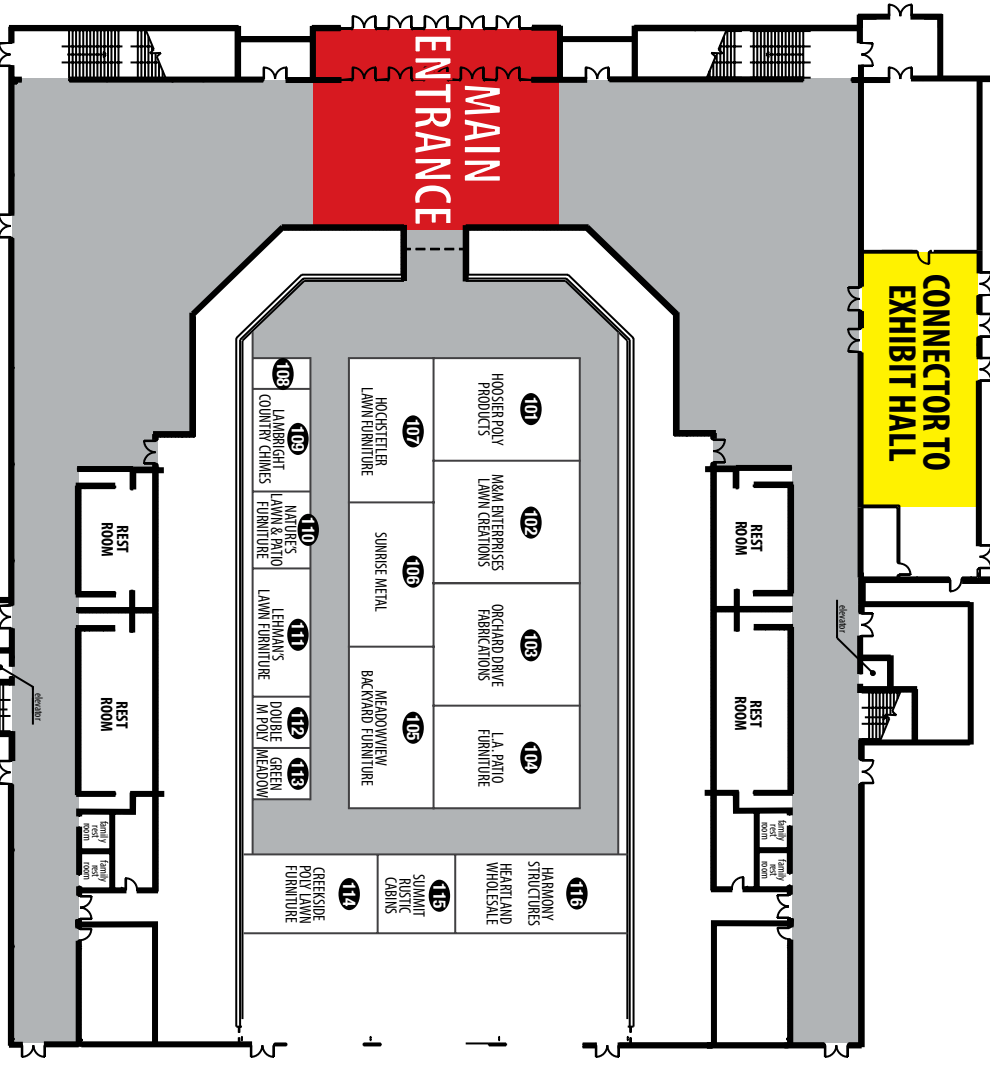

- 41 M & V Finishing
- 16 Manassas Henry Furniture
- 61 Maple Lane Woodshop LLC
- 105 Meadowview Backyard Furniture
- 24 Morningstar Leather
- 110 Nature's Lawn & Patio Furniture
- 74 Northern Woodcraft Products
- 2 Northwood Finishing LTD
- 39 Old Town Oak LLC
- 103 Orchard Drive Fabrications
- 14 Order Trac Inventory
- 19 Packship USA
- 108 Patchwork Designs
- 55 RH Yoder Woodworking LLC
- 36 River Woodworking LLC
- 71 Rock Country Furniture
- 39 Rocky Road Finishing
- 7 SAW Finishing
- 52 Schrock's Furniture LLC
- 65 Schwartz Creations LLC
- 29 Schwartz Woodworking LLC
- 9 Seybert Finishing
- 60 Silverline Inc
- 72 Spectrum Finishing
- 25 Sunshine Baskets
- 37 Southedge Furniture
- 8 Star Line Design
- 66 Streamside Wood Shop LLC

- 115 Summit Rustic Cabins
- 71 Sunrise Cabineets
- 106 Sunrise Metal Shop
- 68 Superior Woodcrafts
- 21 Swartzentruer Blanket Wrap Service
- 59 Topeka Innovative Concepts
- 31 The Country Woodshop
- 28 The Finish Touch
- 70 Towline Furniture
- 22 Trinity Furniture Logistics
- 56 Troyer Designs Co
- 15 United Coatings Technologies
- 12 Website NEO
- 50 West Point Woodworking
- 28 Woodside Woodworks