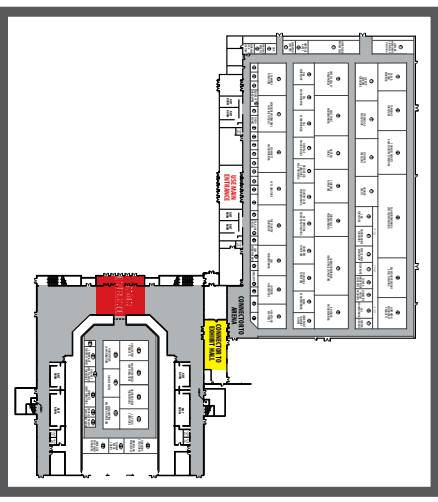

- 41 M & V Finishing
- 16 Manassas Henry Furniture
- 61 Maple Lane Woodshop LLC
- 105 Meadowview Backyard Furniture
- 24 Morningstar Leather
- 110 Nature's Lawn & Patio Furniture
- 74 Northern Woodcraft Products
- 2 Northwood Finishing LTD
- 39 Old Town Oak LLC
- 103 Orchard Drive Fabrications
- 14 Order Trac Inventory
- 19 Packship USA
- 108 Patchwork Designs
- 55 RH Yoder Woodworking LLC
- 36 River Woodworking LLC
- 71 Rock Country Furniture
- 39 Rocky Road Finishing
- 7 SAW Finishing
- 52 Schrock's Furniture LLC
- 65 Schwartz Creations LLC
- 29 Schwartz Woodworking LLC
- 9 Seybert Finishing
- 60 Silverline Inc
- 72 Spectrum Finishing
- 25 Sunshine Baskets
- 37 Southedge Furniture
- 8 Star Line Design
- 66 Streamside Wood Shop LLC

- 115 Summit Rustic Cabins
- 71 Sunrise Cabineets
- 106 Sunrise Metal Shop
- 68 Superior Woodcrafts
- 21 Swartzentruer Blanket Wrap Service
- 59 Topeka Innovative Concepts
- 31 The Country Woodshop
- 28 The Finish Touch
- 70 Towline Furniture
- 22 Trinity Furniture Logistics
- 56 Troyer Designs Co
- 15 United Coatings Technologies
- 12 Website NEO
- 50 West Point Woodworking
- 28 Woodside Woodworks