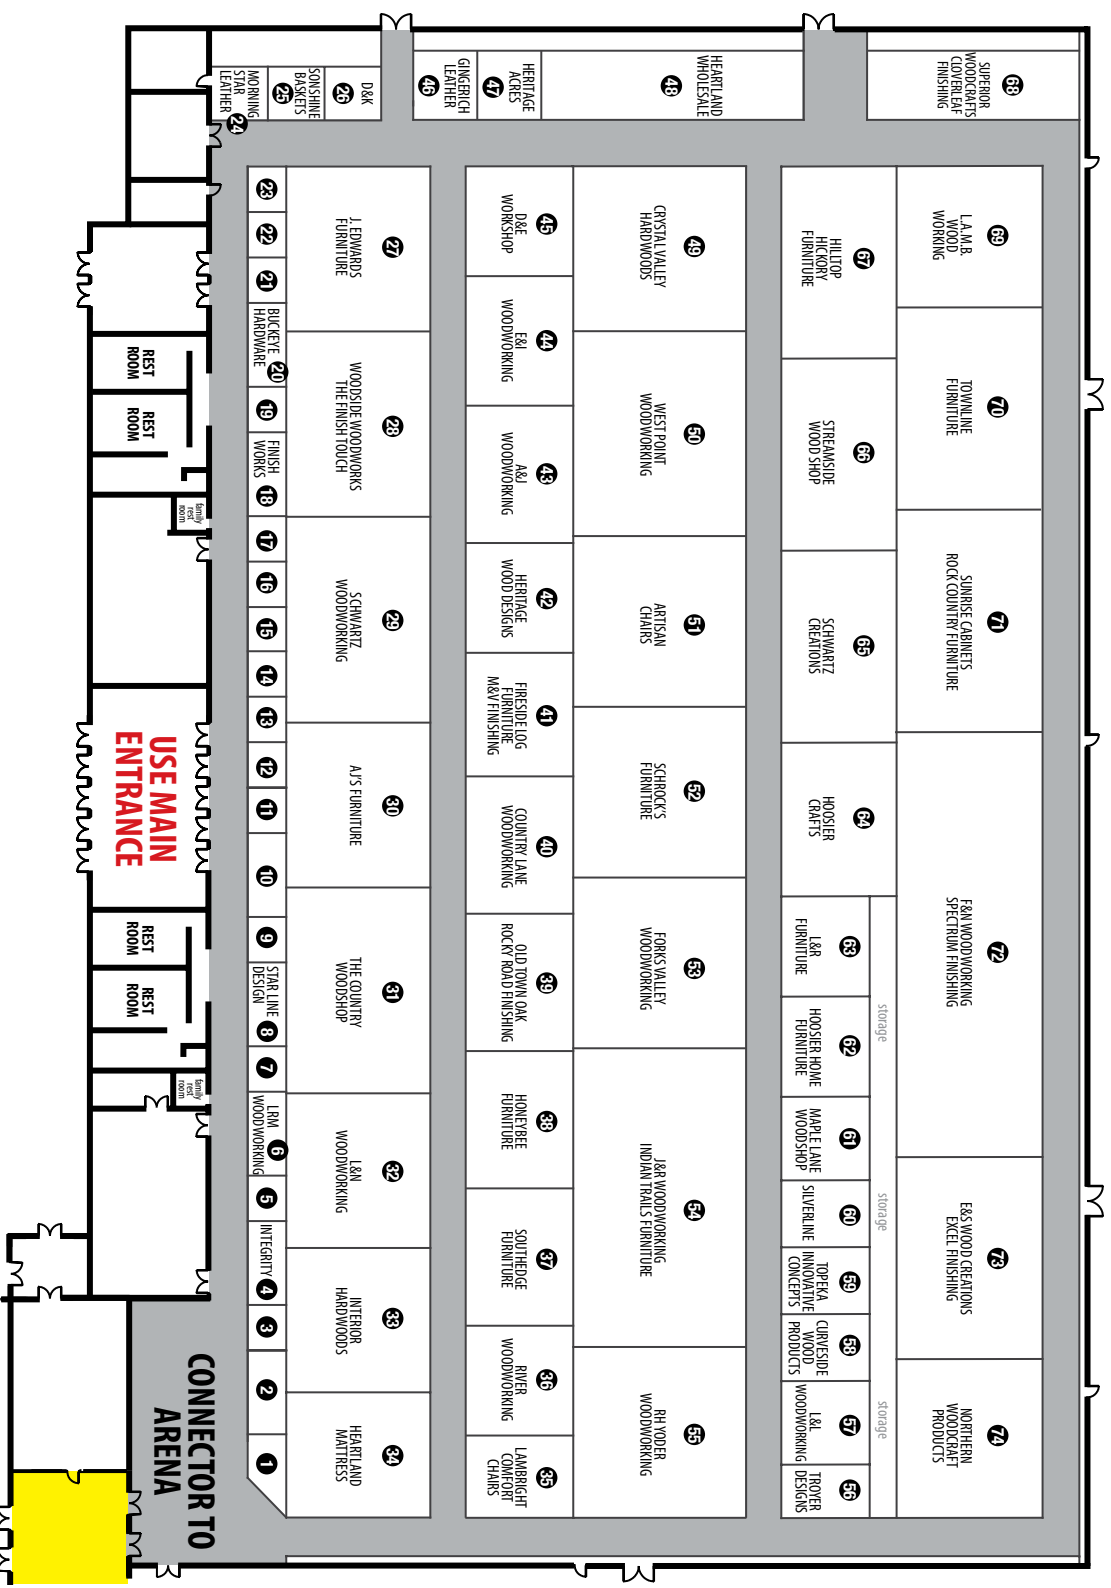

2019 Furniture Expo Floorplan

38 SUPERIOR WOODWORKING CONCEPT FINISHING

69 L.A.M.B. WOODWORKING

70 TOWNLINE FURNITURE

71 SUNRISE CABINETS ROCK COUNTRY FURNITURE

72 E&K WOODWORKING SPECTRUM FINISHING

72 E&K WOOD CREATIONS EXCEL FINISHING

72 NORTHERN WOODCRAFT PRODUCTS

48 HEARTLAND WHOLESALE

67 HILTOP HICKORY FURNITURE

69 STREAMSIDE WOOD SHOP

65 SCHWARTZ CREATIONS

64 HOOSIER CRAFTS

63 L&R FURNITURE

62 HOOSIER HOME FURNITURE

61 MAPLE LANE WOODSHOP

60 SILVERLINE

59 TOPPELA INNOVATIVE WOOD PRODUCTS

57 CURRENDE WOODWORKING

48 HEARTLAND WHOLESALE

49 CRYSTAL VALLEY HARDWOODS

50 WEST POINT WOODWORKING

51 ARTISAN CHAIRS

52 SCHROCK'S FURNITURE

53 FORKS VALLEY WOODWORKING

54 J&R WOODWORKING INDIAN TRAILS FURNITURE

55 RH YODER WOODWORKING

56 RIVER WOODWORKING

55 LAMBRIGHT CONCEPT CHAIRS

55 LAMBRIGHT CONCEPT CHAIRS

47 HERITAGE ACRES GINGERBREAD LEATHER

45 D&E WORKSHOP

44 E&L WOODWORKING

43 A&L WOODWORKING

42 HERITAGE WOOD DESIGNS

41 FERRISDLOG FURNITURE M&V FINISHING

40 COUNTRY LANE WOODWORKING

39 OLD TOWN OAK ROCKY ROAD FINISHING

38 HONEYBEE FURNITURE

37 SOUTHERN FURNITURE

36 RIVER WOODWORKING

46 D&K

27 J. EDWARDS FURNITURE

28 WOODSIDE WOODWORKS THE FINISH TOUCH

29 SCHWARTZ WOODWORKING

30 AJS FURNITURE

31 THE COUNTRY WOODSHOP

32 L&M WOODWORKING

33 INTERIOR HARDWOODS

33 INTERIOR HARDWOODS

34 HEARTLAND MATTRESS

34 HEARTLAND MATTRESS

25 SONS SHINE BASKETS

23

22

21

20

19

18

17

16

15

14

24 MORNING STAR LEATHER

23

22

21

20

19

18

17

16

15

14

21

20

19

18

17

16

15

14

13

12

11

USE MAIN ENTRANCE

CONNECTOR TO ARENA