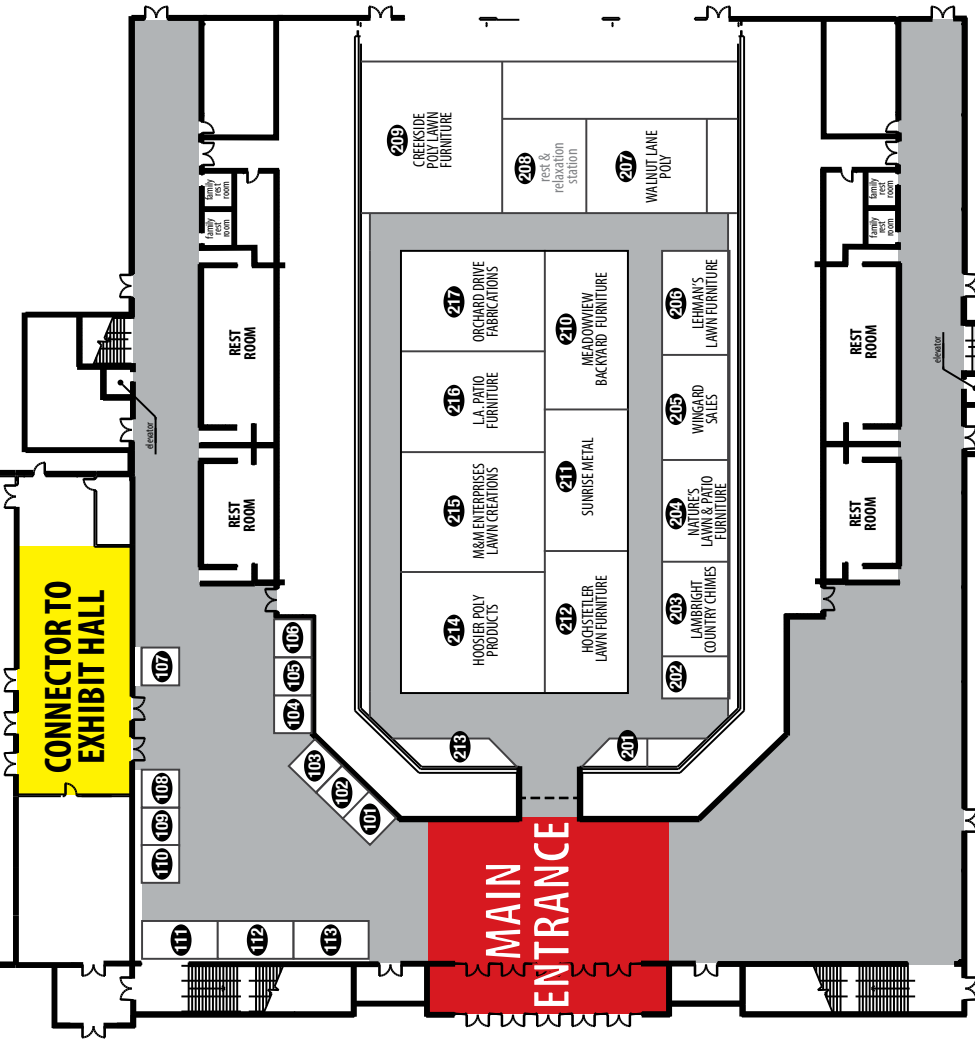

54	A & J Woodworking LLC	111	Heartland Fabrics LLC	210	Meadowview Backyard Furniture
16	AJ's Furniture	19	Heartland Mattress	201	Millersburg Upholstery
110	Aquatic Wood Coatings	1	Heritage Wood Designs LLC	204	Nature's Lawn & Patio Furniture
13	Artisan Chairs	50	Hilltop Hickory Furniture	41	Northern Woodcraft Products
23	Artistic Coatings	212	Hochstetler Lawn Furniture	21	Old Town Oak LLC
102	Bennetts Express	27	Honeybee Furniture LLC	217	Orchard Drive Fabrications
112	Buckeye Hardware Distributing	20	Hoosier Crafts LLC	101	Order Trac Inventory
113	CCI/FinishWorks	214	Hoosier Poly Products	9	Otto's Wood Designs
46	Clearwater's Cabinetry	42	Indian Trail Furniture	202	Patchwork Designs
18	Cloverleaf Finishing	36	Integrity Woodcrafting	108	Precision Wood Finishing
18	Cloverleaf Woodworking	49	Interior Hardwoods	22	RH Yoder Woodworking LLC
3	Country Lane Woodworking LLC	43	J & R Woodworking	45	Rock Country Furniture LLC
209	Creekside Poly Lawn Furniture	104	Keystone Transport	21	Rocky Road Finishing
12	Crystal Valley Hardwoods Inc	35	L & M Woodworking	105	Sara Gene Design Co.
48	Curveside Wood Products, Inc	5	L & N Woodworking	53	Schrock's Furniture LLC
28	D & E Workshop	34	LR M Woodworking	23	Schwartz Creations LLC
26	D & K Clothes Dryers	216	L. A. Patio Furniture	25	Schwartz Woodworking LLC
30	Dry Creek Furniture	17	L.A.M.B. Woodworking	107	Sherwin-Williams
44	E & I Woodworking	39	Lambright Comfort Chairs	40	Signature Designs
55	E & S Wood Creations LLC	203	Lambright Country Chimes	38	Silverline Inc
103	Easterday & Co.	215	LawnCreations	33	Sonshine Baskets
36	EichWood	206	Lehman's Lawn Furniture	4	Southedge Furniture
55	Excel Finishing LLC	10	*Loadout Booth*	51	Spectrum Finishing
51	FN Chairs LLC	215	M & M Enterprises	32	Star Line Design LLC
6	Fireside Log Furniture LLC	2	Manassas Henry Furniture Co.	35	Streamline Finishing
52	Forks Valley Woodworking	47	Maple Lane Woodshop LLC	7	Streamside Wood Shop LLC
213	Green Meadow Houses & Feeders				

14	Sunrise Cabinets	106	VIZTECH 360
211	Sunrise Metal Shop	33	Walnut Grove Finishing
37	Superior Woodcrafts	207	Walnut Lane Poly
24	The Country Woodshop	15	West Point Woodworking
11	The Finish Touch	205	Wingard Sales
8	Townline Furniture	11	Woodside Woodworks
109	Trinity Furniture Logistics	31	Yoder's Woodworking LLC