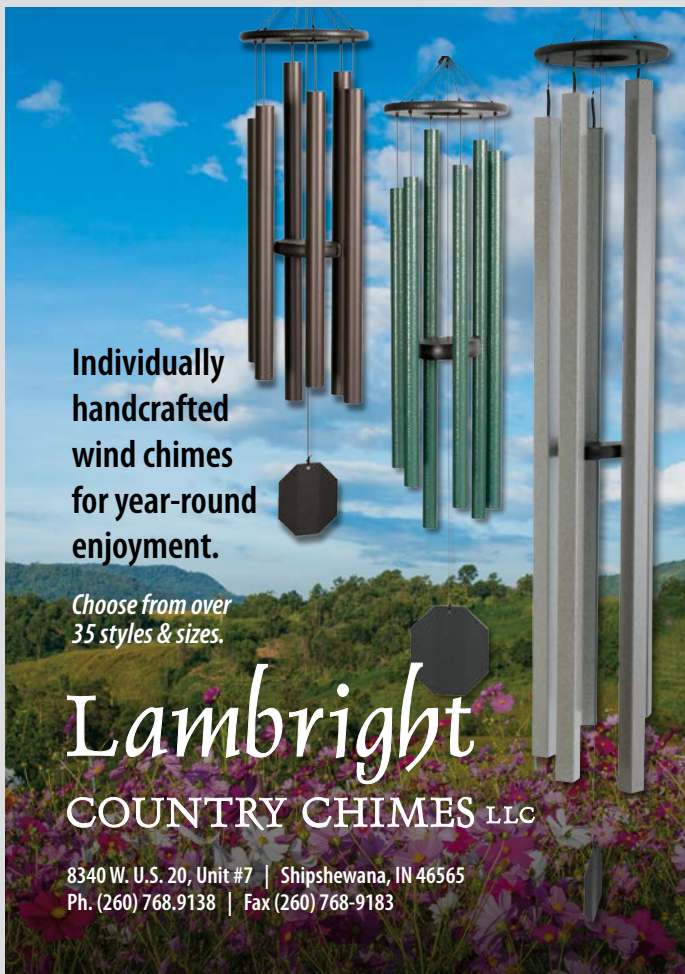

**Lambright
COUNTRY CHIMES LLC**

8340 W. U.S. 20, Unit #7 | Shipshewana, IN 46565
Ph. (260) 768.9138 | Fax (260) 768-9183