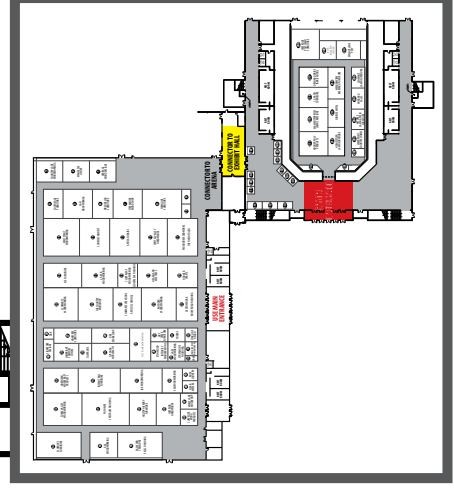

54	A & J Woodworking LLC	111	Heartland Fabrics LLC	210	Meadowview Backyard Furniture
16	AJ's Furniture	19	Heartland Mattress	201	Millersburg Upholstery
110	Aquatic Wood Coatings	1	Heritage Wood Designs LLC	204	Nature's Lawn & Patio Furniture
13	Artisan Chairs	50	Hilltop Hickory Furniture	41	Northern Woodcraft Products
23	Artistic Coatings	212	Hochstetler Lawn Furniture	21	Old Town Oak LLC
102	Bennetts Express	27	Honeybee Furniture LLC	217	Orchard Drive Fabrications
112	Buckeye Hardware Distributing	20	Hoosier Crafts LLC	101	Order Trac Inventory
113	CCI/FinishWorks	214	Hoosier Poly Products	9	Otto's Wood Designs
46	Clearwater's Cabinetry	42	Indian Trail Furniture	202	Patchwork Designs
18	Cloverleaf Finishing	36	Integrity Woodcrafting	108	Precision Wood Finishing
18	Cloverleaf Woodworking	49	Interior Hardwoods	22	RH Yoder Woodworking LLC
3	Country Lane Woodworking LLC	43	J & R Woodworking	45	Rock Country Furniture LLC
209	Creekside Poly Lawn Furniture	104	Keystone Transport	21	Rocky Road Finishing
12	Crystal Valley Hardwoods Inc	35	L & M Woodworking	105	Sara Gene Design Co.
48	Curveside Wood Products, Inc	5	L & N Woodworking	53	Schrock's Furniture LLC
28	D & E Workshop	34	LR M Woodworking	23	Schwartz Creations LLC
26	D & K Clothes Dryers	216	L. A. Patio Furniture	25	Schwartz Woodworking LLC
30	Dry Creek Furniture	17	L.A.M.B. Woodworking	107	Sherwin-Williams
44	E & I Woodworking	39	Lambright Comfort Chairs	40	Signature Designs
55	E & S Wood Creations LLC	203	Lambright Country Chimes	38	Silverline Inc
103	Easterday & Co.	215	LawnCreations	33	Sonshine Baskets
36	EichWood	206	Lehman's Lawn Furniture	4	Southedge Furniture
55	Excel Finishing LLC	10	*Loadout Booth*	51	Spectrum Finishing
51	FN Chairs LLC	215	M & M Enterprises	32	Star Line Design LLC
6	Fireside Log Furniture LLC	2	Manassas Henry Furniture Co.	35	Streamline Finishing
52	Forks Valley Woodworking	47	Maple Lane Woodshop LLC	7	Streamside Wood Shop LLC
213	Green Meadow Houses & Feeders				

14	Sunrise Cabinets	106	VIZTECH 360
211	Sunrise Metal Shop	33	Walnut Grove Finishing
37	Superior Woodcrafts	207	Walnut Lane Poly
24	The Country Woodshop	15	West Point Woodworking
11	The Finish Touch	205	Wingard Sales
8	Townline Furniture	11	Woodside Woodworks
109	Trinity Furniture Logistics	31	Yoder's Woodworking LLC