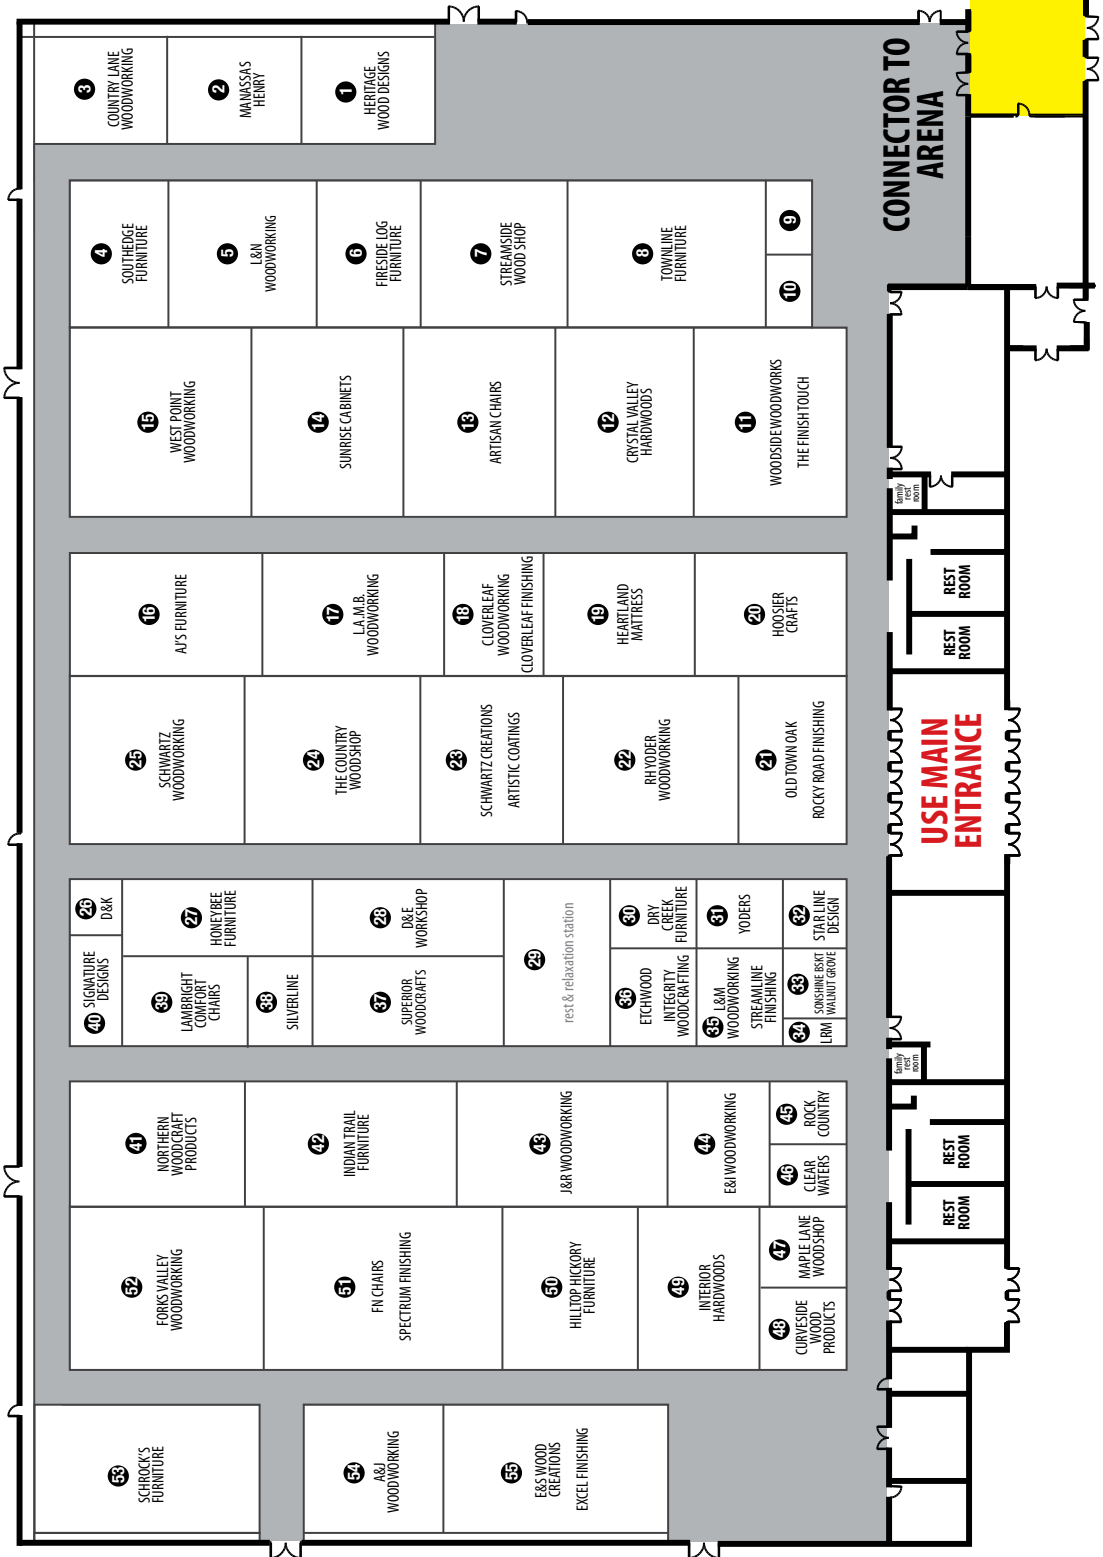

2021 Furniture Expo Floorplan