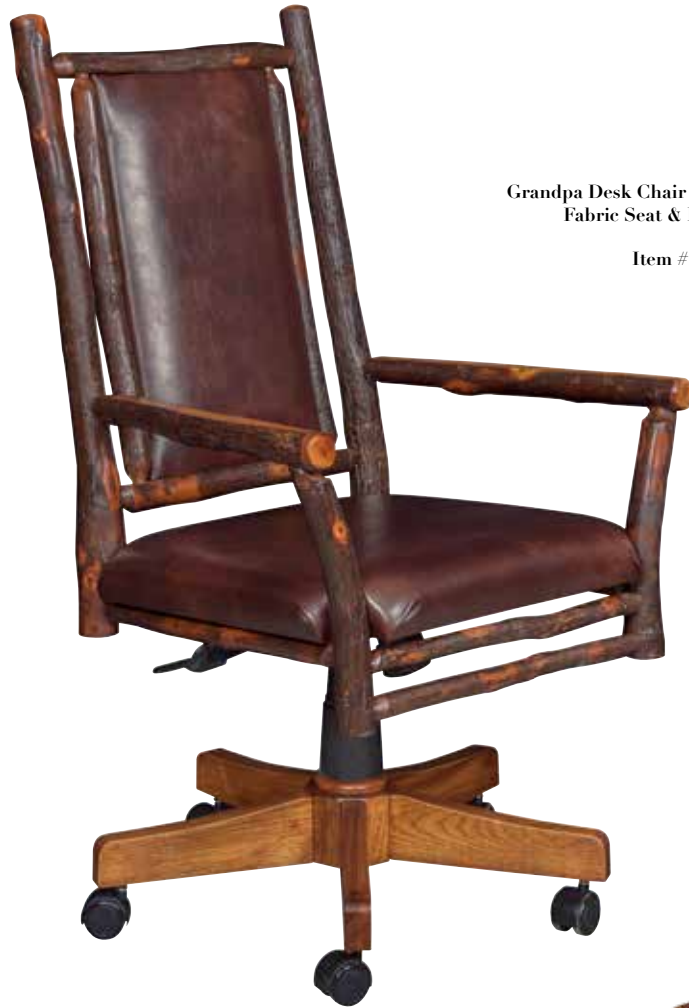

**Grandpa Desk Chair with
Fabric Seat & Back**
Item #1114

- 26" w x 26" d x 42-47" h
- Seat size 19" w x 20" d
- Caswell Gas Lift
- Seat height 17½-23"
- Shown in Cherry with Michaels
  Cherry Stain