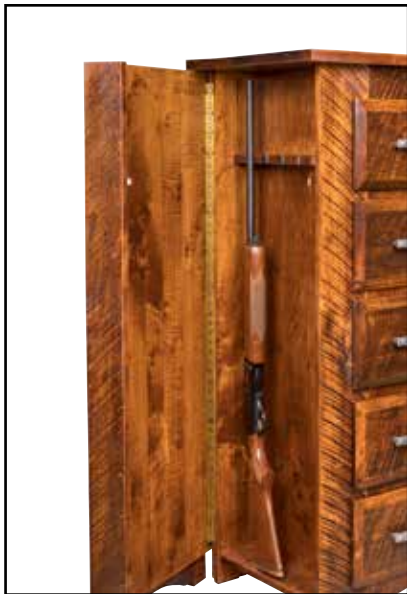

R/C Maplewood Sportsmen Chest
Item #6674