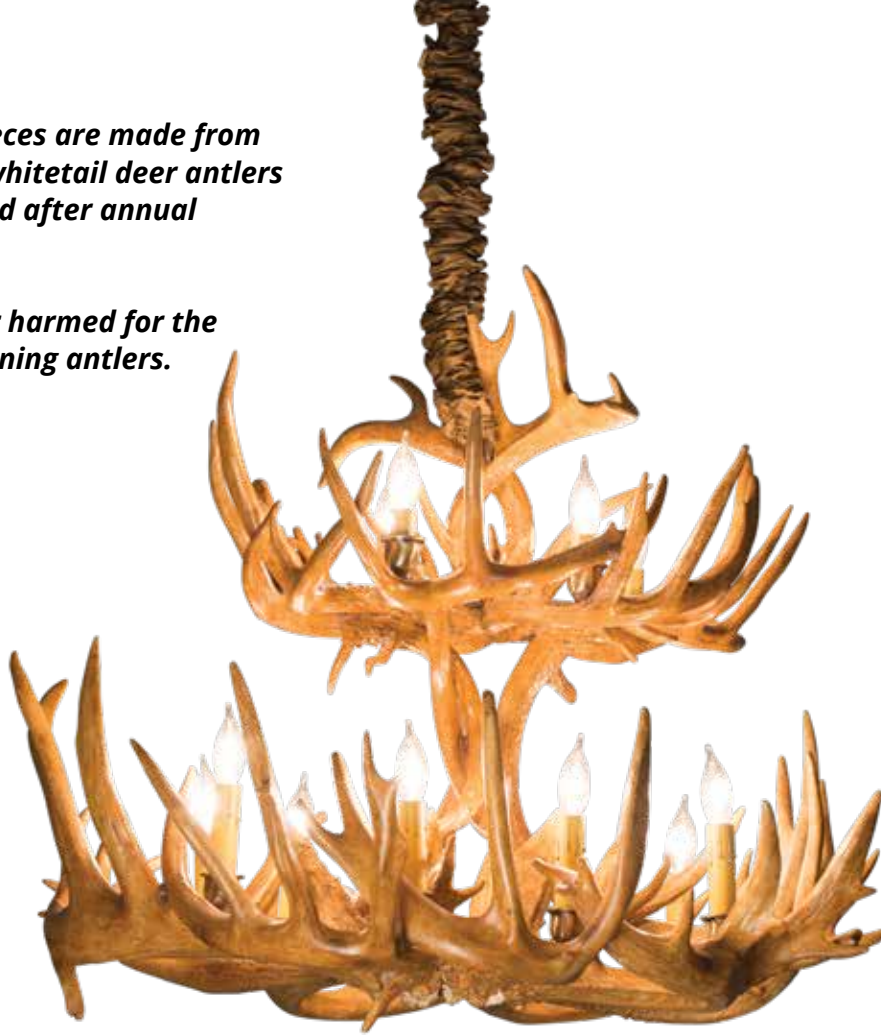

These unique pieces are made from genuine native whitetail deer antlers that are gathered after annual shedding.

No deer are ever harmed for the purpose of obtaining antlers.

Two Tier Antler Chandelier • 28" d x 28" h
Item #1942