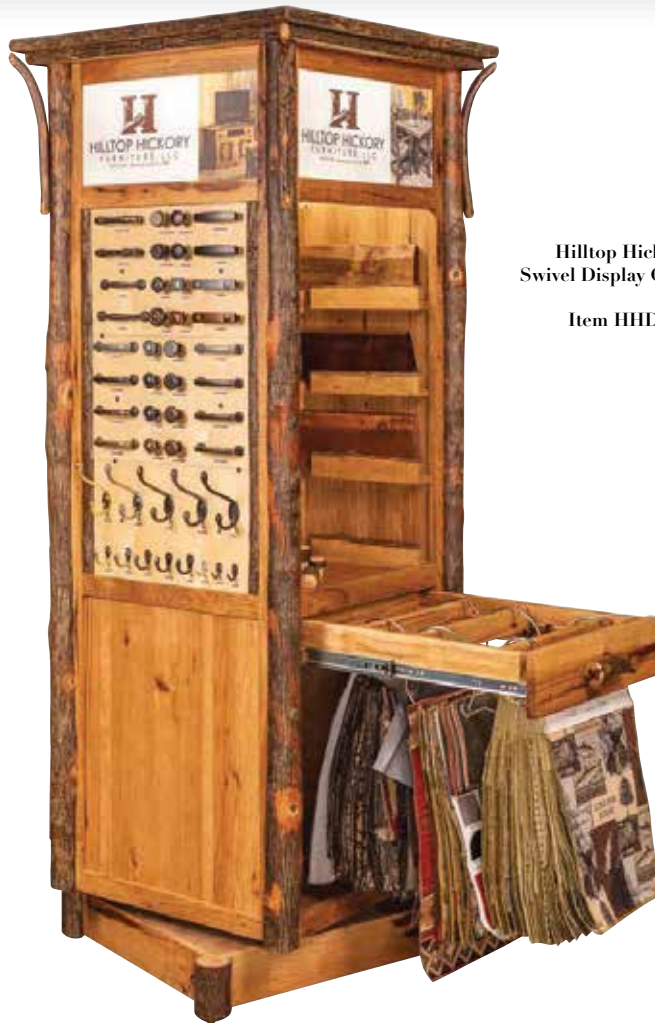

# FURNITURE SHOWROOM DISPLAYS

**Hilltop Hickory Swivel Display Case**

Item HHDC-1

• 24" w x 24" w x 18" d x 82" h  
The Hilltop Hickory Furniture showroom swivel-kiosk presents all the premier hardware options, wood species, stains, colors and fabrics choices to complete the customers order.