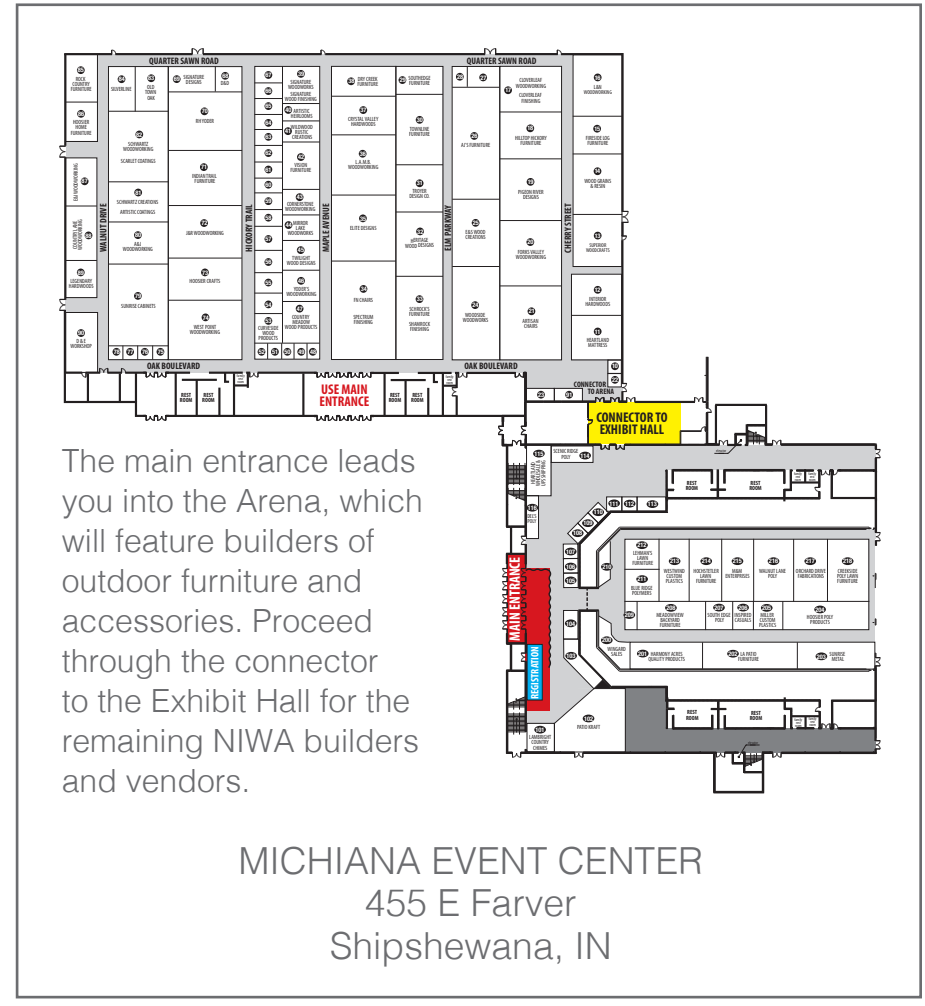

2025 MARCH 11-12

est. 1999 **NIWA** Northern Indiana Woodcrafters Association

furniture · expo

The main entrance leads you into the Arena, which will feature builders of outdoor furniture and accessories. Proceed through the connector to the Exhibit Hall for the remaining NIWA builders and vendors.

MICHIANA EVENT CENTER
455 E Farver
Shipshewana, IN

- | | | | | | |
|-----------------------------------|------------------------------------|------------------------------|-----------------------------------|--------------------------|------------------------------|
| 211 Blue Ridge Polymers | 201 Harmony Acres Quality Products | 302 LA Patio Furniture | 208 Meadowview Backyard Furniture | 105 Sara Gene Design Co. | 216 Walnut Lane Poly |
| 218 Creekside Poly Lawn Furniture | 115 Heartland Wholesale | 106 LaGwana | 205 Miller Custom Plastics | 114 Scenic Ridge Poly | 213 Westwind Custom Plastics |
| 116 Del's Poly | 214 Hochstetler Lawn Furniture | 101 Lambright Country Chimes | 217 Orchard Drive Fabrications | 109 Sherwin Williams | 104 Windmill Acres |
| 113 FinishWorks | 204 Hoosier Poly Products | 103 LawnCreations | 110 Order Trac Inventory | 203 Sunrise Metal Shop | 200 Wingard Sales |
| 210 Green Meadow Houses & Feeders | 108 Infinite Digital Solutions | 212 Lehman's Lawn Furniture | 102 Patio Kraft | 112 Tangent Technologies | 107 Woodwright |
| | 206 Inspired Casuals | 215 M & M Enterprises | 209 Poly Fusion Designs | 115 UPS Shipping | |
| | | | | 111 VIZTECH 360 | |