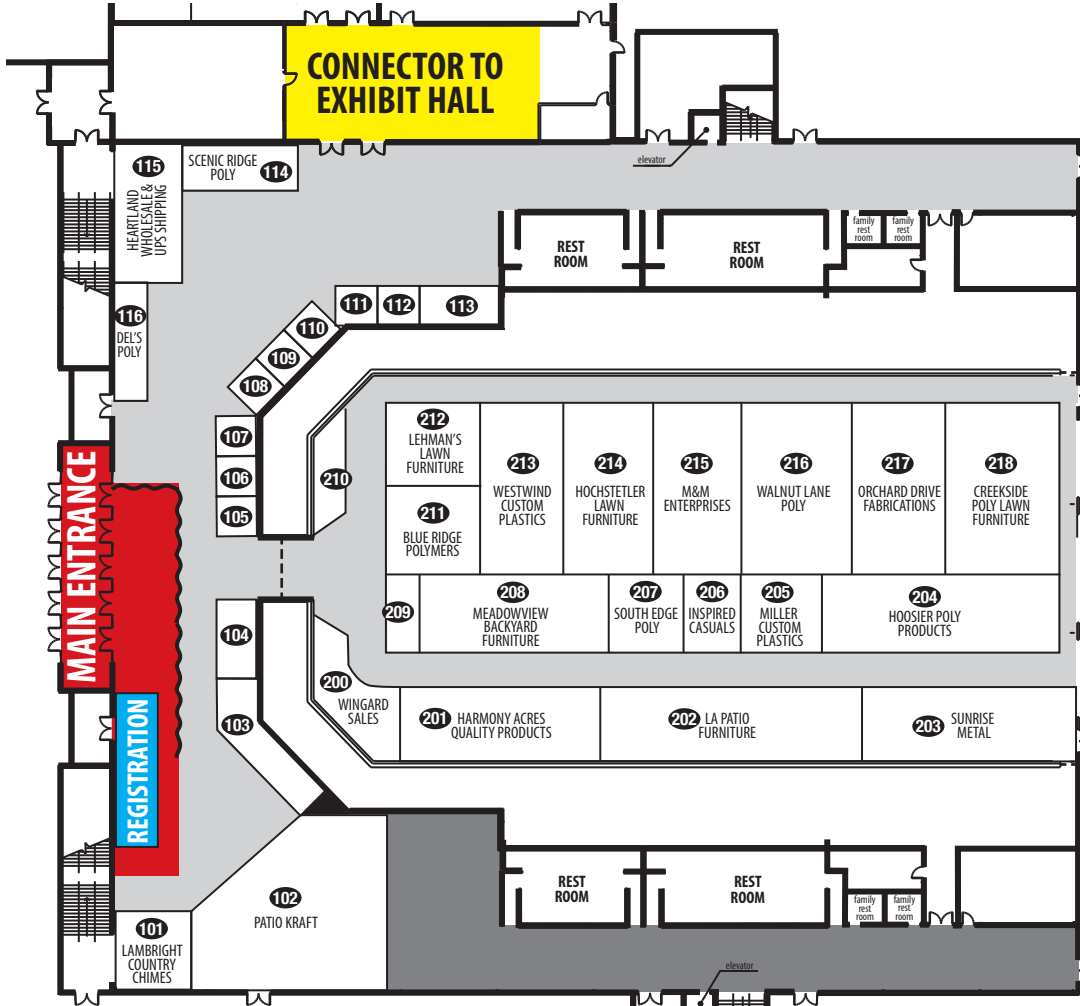

2025 MARCH 11-12

est. 1999 **NIWA** Northern Indiana Woodcrafters Association

furniture · expo

The main entrance leads you into the Arena, which will feature builders of outdoor furniture and accessories. Proceed through the connector to the Exhibit Hall for the remaining NIWA builders and vendors.

MICHIANA EVENT CENTER
455 E Farver
Shipshewana, IN

- | | | | | | |
|-----------------------------------|------------------------------------|------------------------------|-----------------------------------|--------------------------|------------------------------|
| 211 Blue Ridge Polymers | 201 Harmony Acres Quality Products | 302 LA Patio Furniture | 208 Meadowview Backyard Furniture | 105 Sara Gene Design Co. | 216 Walnut Lane Poly |
| 218 Creekside Poly Lawn Furniture | 115 Heartland Wholesale | 106 LaGwana | 205 Miller Custom Plastics | 114 Scenic Ridge Poly | 213 Westwind Custom Plastics |
| 116 Del's Poly | 214 Hochstetler Lawn Furniture | 101 Lambright Country Chimes | 217 Orchard Drive Fabrications | 109 Sherwin Williams | 104 Windmill Acres |
| 113 FinishWorks | 204 Hoosier Poly Products | 103 LawnCreations | 110 Order Trac Inventory | 203 Sunrise Metal Shop | 200 Wingard Sales |
| 210 Green Meadow Houses & Feeders | 108 Infinite Digital Solutions | 212 Lehman's Lawn Furniture | 102 Patio Kraft | 112 Tangent Technologies | 107 Woodwright |
| | 206 Inspired Casuals | 215 M & M Enterprises | 209 Poly Fusion Designs | 115 UPS Shipping | |
| | | | | 111 VIZTECH 360 | |