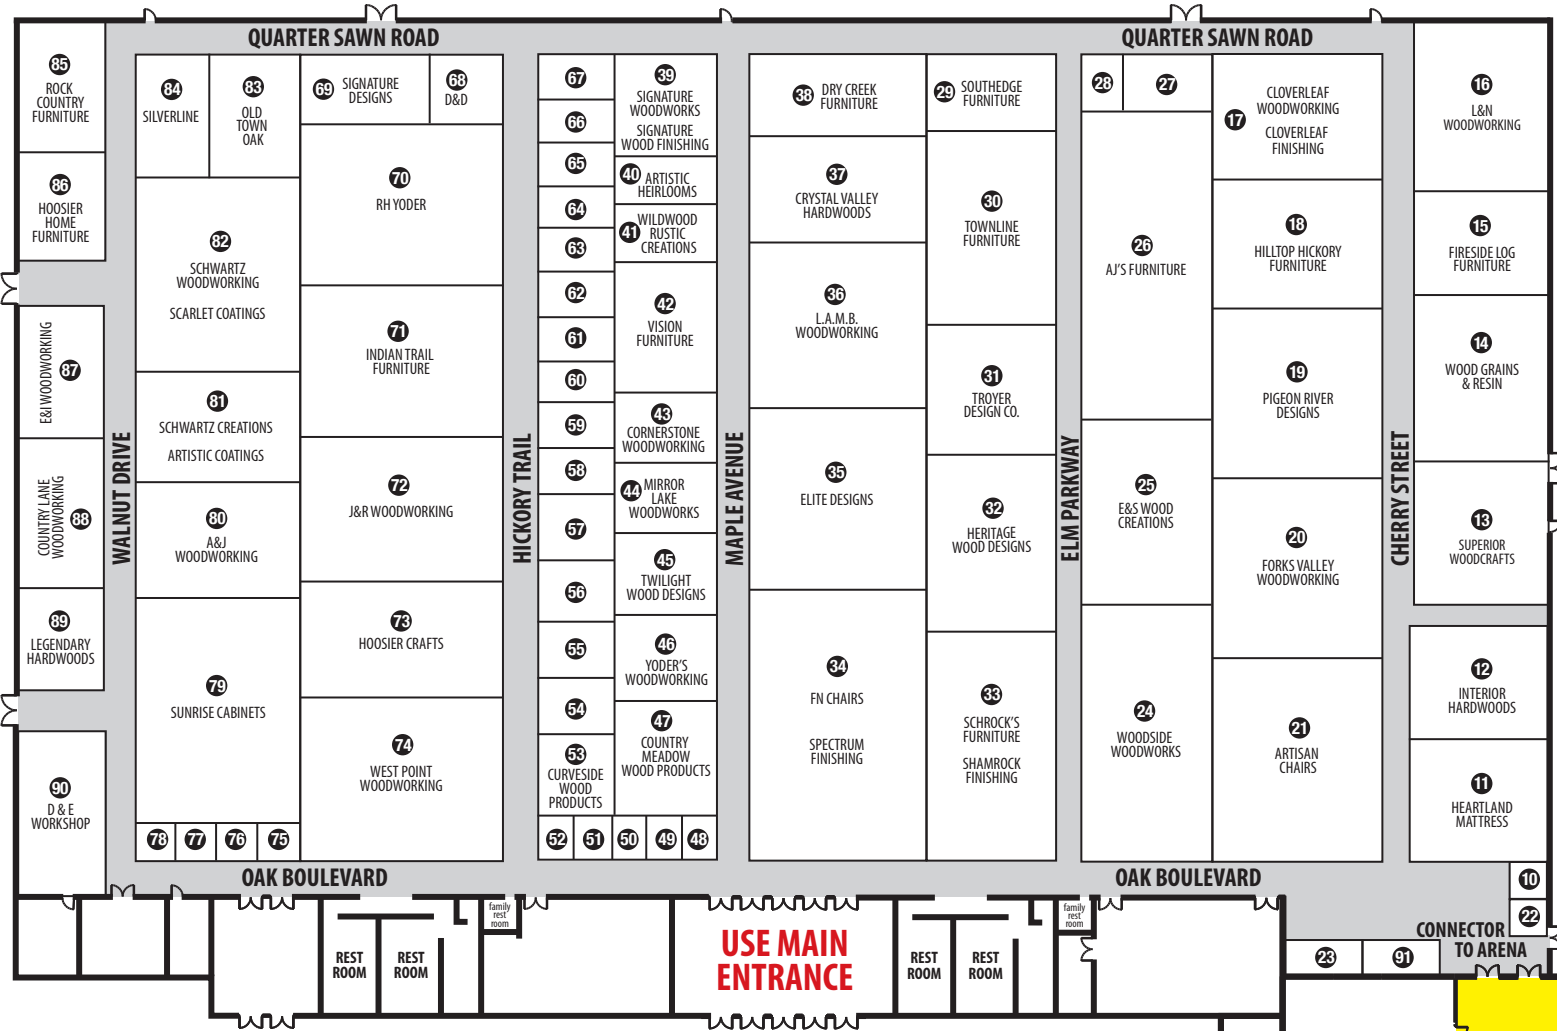

2025 MARCH 11-12

est. 1999 **NIWA**

Northern
Indiana
Woodcrafters
Association

furniture · expo

- 80 A&J Woodworking
- 26 AJ's Furniture
- 63 Armani Woodshop
- 21 Artisan Chairs
- 81 Artistic Coatings
- 40 Artistic Heirlooms
- 50 Bennetts Express
- 23 Buckeye Hardware Distributing
- 17 Cloverleaf Finishing
- 17 Cloverleaf Woodworking
- 43 Cornerstone Woodworking
- 88 Country Lane Woodworking
- 47 Country Meadow Wood Products
- 55 Creative Works
- 37 Crystal Valley Hardwoods
- 53 Curveside Wood Products
- 63 Custom Woodfinishing
- 68 D & D Wood Products
- 90 D & E Workshop
- 59 D & K Clothes Dryers
- 64 Double J Woodworking
- 38 Dry Creek Furniture
- 87 E & I Woodworking
- 25 E & S Wood Creations
- 28 East Yoder Finishing
- 35 Elite Designs
- 49 Excel Finishing
- 34 FN Chairs
- 15 Fireside Log Furniture
- 76 Five Star Wood Finishing
- 20 Forks Valley Woodworking
- 22 Heartland Fabrics
- 11 Heartland Mattress
- 91 Heirloom Finishing
- 32 Heritage Wood Designs
- 18 Hilltop Hickory Furniture
- 73 Hoosier Crafts
- 86 Hoosier Home Furniture
- 60 Ideal Finishing & Slabs
- 71 Indian Trail Furniture
- 12 Interior Hardwoods
- 72 J & R Woodworking
- 52 Keystone Transport
- 16 L & N Woodworking
- 62 L R M Woodworking
- 36 L.A.M.B. Woodworking
- 89 Legendary Hardwoods
- 89 Legendary Hardwoods
- 64 Live Edge Venture
- 10 *Loadout Booth*
- 54 Maple Lane Woodshop
- 78 Midwest Blanket Wrapped Service
- 44 Mirror Lake Woodworks
- 83 Old Town Oak
- 27 Patchwork Designs

- 75 Peachy's Transport
- 19 Pigeon River Designs
- 61 Pines Wood Creations
- 51 Precision Wood Finishing
- 70 RH Yoder
- 85 Rock Country Furniture
- 82 Scarlet Coatings
- 33 Schrock's Furniture
- 81 Schwartz Creations
- 82 Schwartz Woodworking
- 33 Shamrock Finishing
- 69 Signature Designs
- 39 Signature Wood Finishing
- 39 Signature Woodworks
- 84 SilverLine
- 66 Sonshine Baskets
- 29 Southedge Furniture
- 34 Spectrum Finishing
- 56 Star Line Design
- 79 Sunrise Cabinets
- 13 Superior Woodcrafts
- 67 The Finish Touch
- 30 Townline Furniture
- 48 Trinity Furniture Logistics
- 31 Troyer Design Co.
- 45 Twilight Wood Designs
- 65 Unique Creations
- 77 Valley View Transport
- 42 Vision Furniture
- 58 Walnut Grove Finishing
- 74 West Point Woodworking
- 41 Wildwood Rustic Creations
- 14 Wood Grains & Resin
- 24 Woodside Woodworks
- 46 Yoder's Woodworking