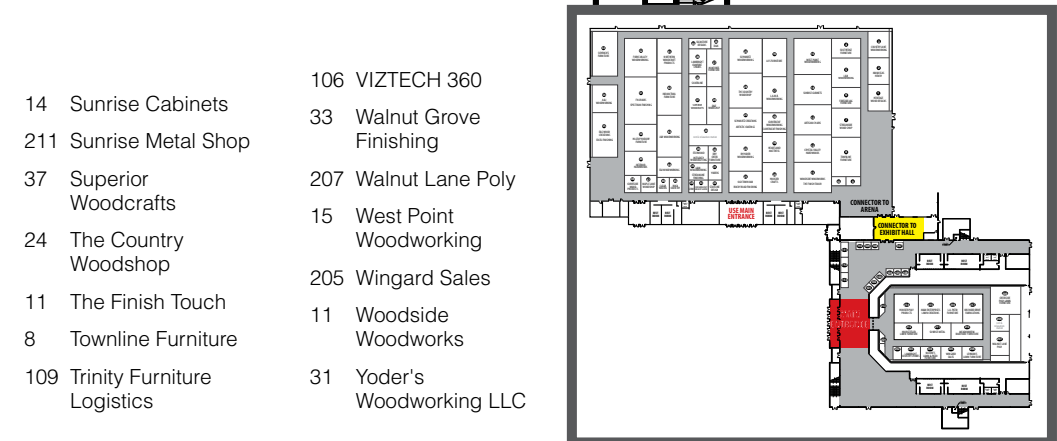

# 2021 Furniture Expo Floorplan

Aisles  
 Building Connector  
 Main Entrance

- |                                   |                                |                                     |
|-----------------------------------|--------------------------------|-------------------------------------|
| 54 A & J Woodworking LLC          | 111 Heartland Fabrics LLC      | 210 Meadowview Backyard Furniture   |
| 16 AJ's Furniture                 | 19 Heartland Mattress          | 201 Millersburg Upholstery          |
| 110 Aquatic Wood Coatings         | 1 Heritage Wood Designs LLC    | 204 Nature's Lawn & Patio Furniture |
| 13 Artisan Chairs                 | 50 Hilltop Hickory Furniture   | 41 Northern Woodcraft Products      |
| 23 Artistic Coatings              | 212 Hochstetler Lawn Furniture | 21 Old Town Oak LLC                 |
| 102 Bennetts Express              | 27 Honeybee Furniture LLC      | 217 Orchard Drive Fabrications      |
| 112 Buckeye Hardware Distributing | 20 Hoosier Crafts LLC          | 101 Order Trac Inventory            |
| 113 CCI FinishWorks               | 214 Hoosier Poly Products      | 9 Otto's Wood Designs               |
| 46 Clearwater's Cabinetry         | 42 Indian Trail Furniture      | 202 Patchwork Designs               |
| 18 Cloverleaf Finishing           | 36 Integrity Woodcrafting      | 108 Precision Wood Finishing        |
| 18 Cloverleaf Woodworking         | 49 Interior Hardwoods          | 22 RH Yoder Woodworking LLC         |
| 3 Country Lane Woodworking LLC    | 43 J & R Woodworking           | 45 Rock Country Furniture LLC       |
| 209 Creekside Poly Lawn Furniture | 104 Keystone Transport         | 21 Rocky Road Finishing             |
| 12 Crystal Valley Hardwoods Inc   | 35 L & M Woodworking           | 105 Sara Gene Design Co.            |
| 48 Curveside Wood Products, Inc   | 5 L & N Woodworking            | 53 Schrock's Furniture LLC          |
| 28 D & E Workshop                 | 34 L R M Woodworking           | 23 Schwartz Creations LLC           |
| 26 D & K Clothes Dryers           | 216 L. A. Patio Furniture      | 25 Schwartz Woodworking LLC         |
| 30 Dry Creek Furniture            | 17 L.A.M.B. Woodworking        | 107 Sherwin-Williams                |
| 44 E & I Woodworking              | 39 Lambright Comfort Chairs    | 40 Signature Designs                |
| 55 E & S Wood Creations LLC       | 203 Lambright Country Chimes   | 38 Silverline Inc                   |
| 103 Easterday & Co.               | 215 LawnCreations              | 33 Sonshine Baskets                 |
| 36 EtchWood                       | 206 Lehman's Lawn Furniture    | 4 Southedge Furniture               |
| 55 Excel Finishing LLC            | 10 *Loadout Booth*             | 51 Spectrum Finishing               |
| 51 FN Chairs LLC                  | 215 M & M Enterprises          | 32 Star Line Design LLC             |
| 6 Fireside Log Furniture LLC      | 2 Manassas Henry Furniture Co. | 35 Streamline Finishing             |
| 52 Forks Valley Woodworking       | 47 Maple Lane Woodshop LLC     | 7 Streamside Wood Shop LLC          |