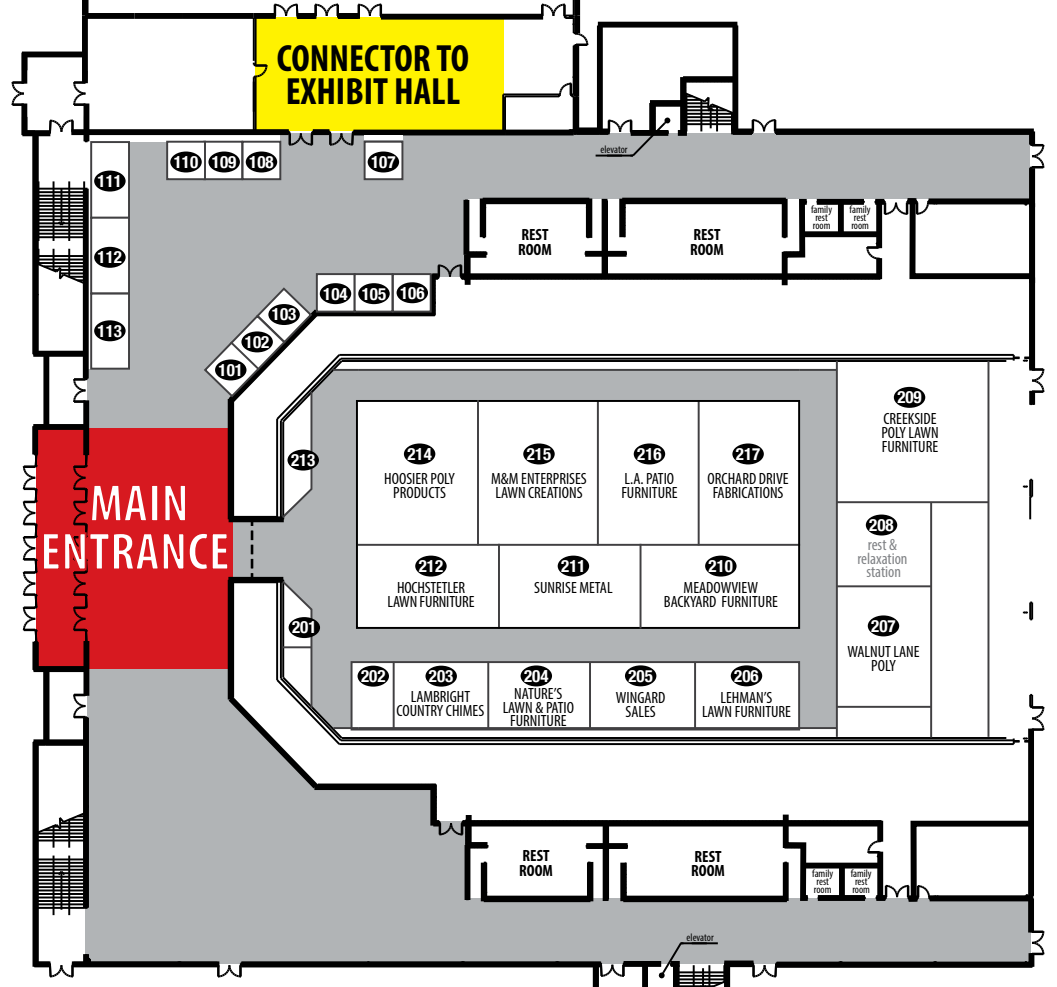

# 2021 Furniture Expo Floorplan

Aisles  
 Building Connector  
 Main Entrance

- |                                   |                                |                                     |
|-----------------------------------|--------------------------------|-------------------------------------|
| 54 A & J Woodworking LLC          | 111 Heartland Fabrics LLC      | 210 Meadowview Backyard Furniture   |
| 16 AJ's Furniture                 | 19 Heartland Mattress          | 201 Millersburg Upholstery          |
| 110 Aquatic Wood Coatings         | 1 Heritage Wood Designs LLC    | 204 Nature's Lawn & Patio Furniture |
| 13 Artisan Chairs                 | 50 Hilltop Hickory Furniture   | 41 Northern Woodcraft Products      |
| 23 Artistic Coatings              | 212 Hochstetler Lawn Furniture | 21 Old Town Oak LLC                 |
| 102 Bennetts Express              | 27 Honeybee Furniture LLC      | 217 Orchard Drive Fabrications      |
| 112 Buckeye Hardware Distributing | 20 Hoosier Crafts LLC          | 101 Order Trac Inventory            |
| 113 CCI FinishWorks               | 214 Hoosier Poly Products      | 9 Otto's Wood Designs               |
| 46 Clearwater's Cabinetry         | 42 Indian Trail Furniture      | 202 Patchwork Designs               |
| 18 Cloverleaf Finishing           | 36 Integrity Woodcrafting      | 108 Precision Wood Finishing        |
| 18 Cloverleaf Woodworking         | 49 Interior Hardwoods          | 22 RH Yoder Woodworking LLC         |
| 3 Country Lane Woodworking LLC    | 43 J & R Woodworking           | 45 Rock Country Furniture LLC       |
| 209 Creekside Poly Lawn Furniture | 104 Keystone Transport         | 21 Rocky Road Finishing             |
| 12 Crystal Valley Hardwoods Inc   | 35 L & M Woodworking           | 105 Sara Gene Design Co.            |
| 48 Curveside Wood Products, Inc   | 5 L & N Woodworking            | 53 Schrock's Furniture LLC          |
| 28 D & E Workshop                 | 34 L R M Woodworking           | 23 Schwartz Creations LLC           |
| 26 D & K Clothes Dryers           | 216 L. A. Patio Furniture      | 25 Schwartz Woodworking LLC         |
| 30 Dry Creek Furniture            | 17 L.A.M.B. Woodworking        | 107 Sherwin-Williams                |
| 44 E & I Woodworking              | 39 Lambright Comfort Chairs    | 40 Signature Designs                |
| 55 E & S Wood Creations LLC       | 203 Lambright Country Chimes   | 38 Silverline Inc                   |
| 103 Easterday & Co.               | 215 LawnCreations              | 33 Sonshine Baskets                 |
| 36 EtchWood                       | 206 Lehman's Lawn Furniture    | 4 Southedge Furniture               |
| 55 Excel Finishing LLC            | 10 *Loadout Booth*             | 51 Spectrum Finishing               |
| 51 FN Chairs LLC                  | 215 M & M Enterprises          | 32 Star Line Design LLC             |
| 6 Fireside Log Furniture LLC      | 2 Manassas Henry Furniture Co. | 35 Streamline Finishing             |
| 52 Forks Valley Woodworking       | 47 Maple Lane Woodshop LLC     | 7 Streamside Wood Shop LLC          |