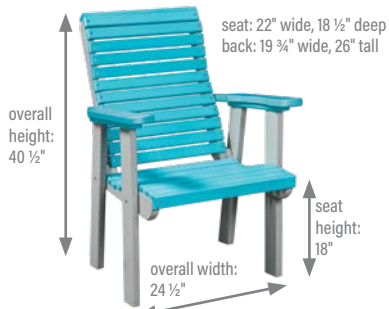

ROLL BACK SELECTION

ROLL BACK CHAIR
(LARC501)

Shown in Aruba Blue and Light Gray Poly