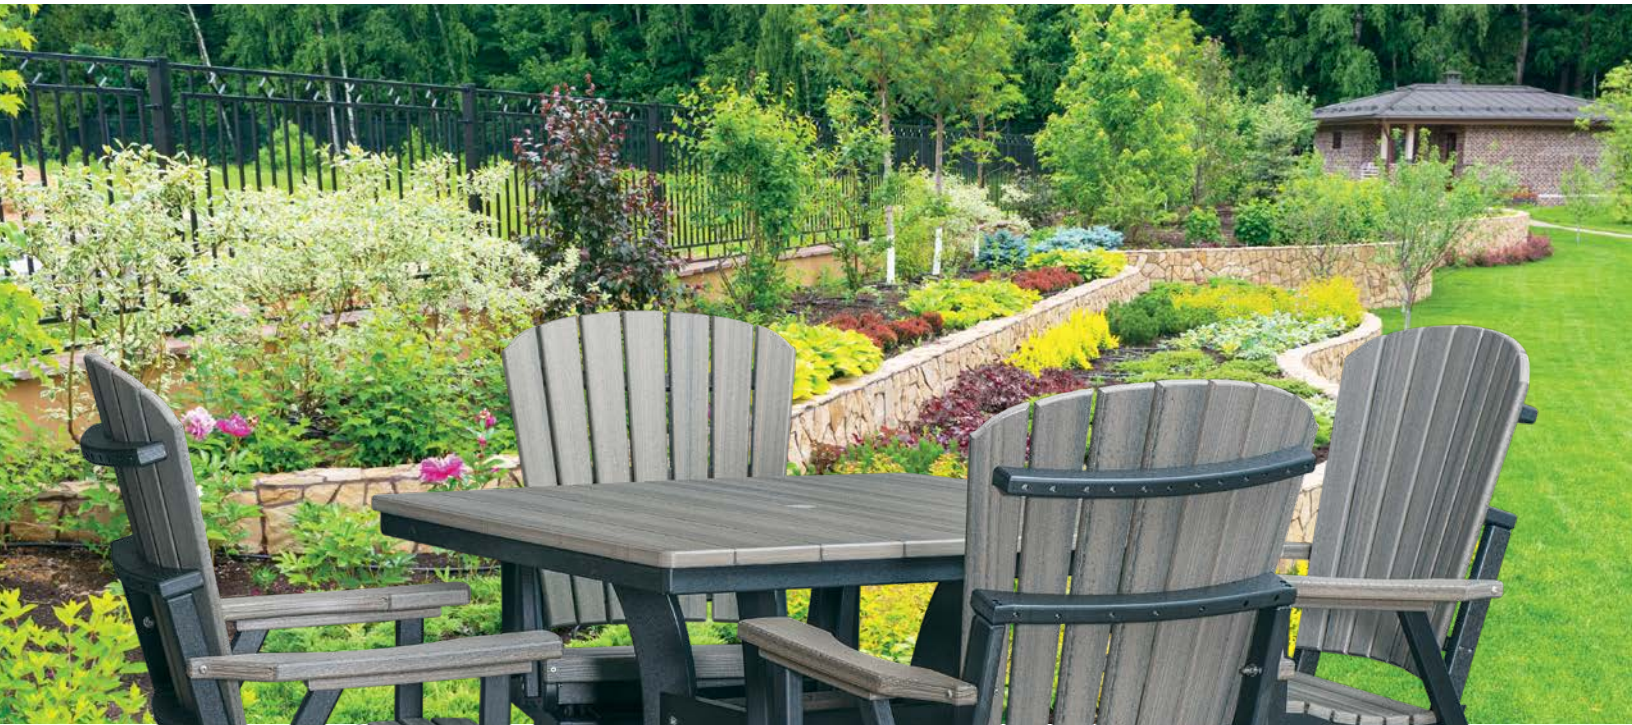

Shown in Counter Height with Patriot Blue and White Poly

49" JODY TABLE WITH PARTY BOWL & MICAH SWIVEL ROCKER CHAIRS

Shown in Counter Height with Antique Mahogany and Black Poly

Call for More Information or to Order ■ P: 260.593.0250 ext.1 ■ F: 260.593.0556