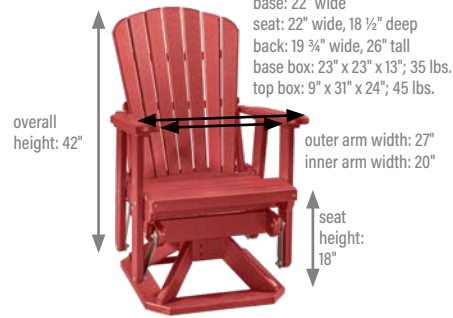

FAN BACK SELECTION

FAN BACK CHAIR
(LAF511)

Shown in Blue and Dark Gray Poly

FAN BACK GLIDER
(LAFG515)

Shown in Driftwood Gray and Black Poly

FAN BACK SWIVEL GLIDER
(LAFSG510)

Shown in Cardinal Red Poly

FAN BACK SWIVEL ROCKER
(LAFSR512)