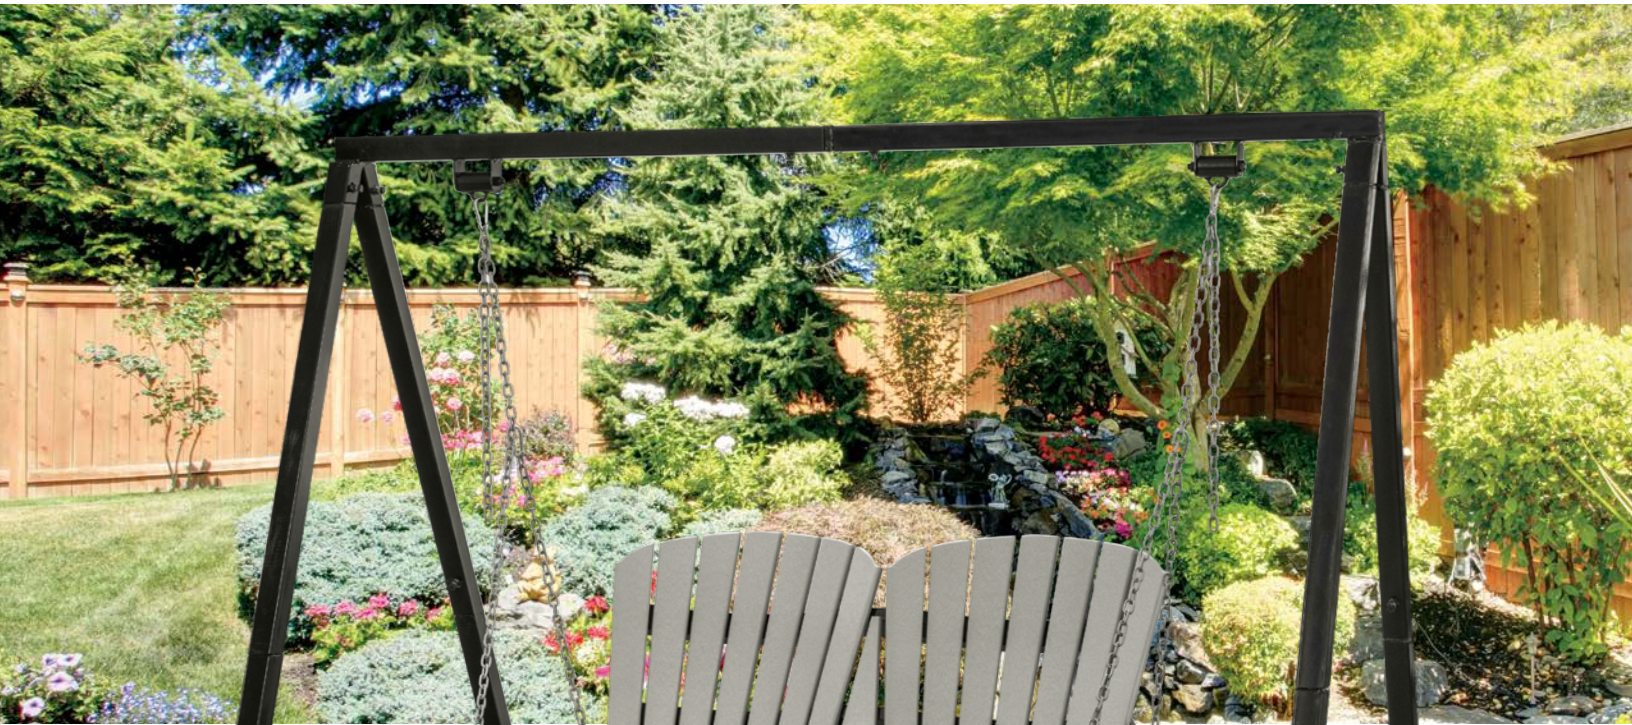

HIGH BACK ROLL BACK SWIVEL GLIDER

Shown in Aruba Blue and Black

Call for More Information or to Order ■ P: 260.593.0250 ext. 1 ■ F: 260.593.0556

FAN BACK FOLDING ADIRONDACK CHAIR

Shown in Blue and Dark Gray Poly two-tone