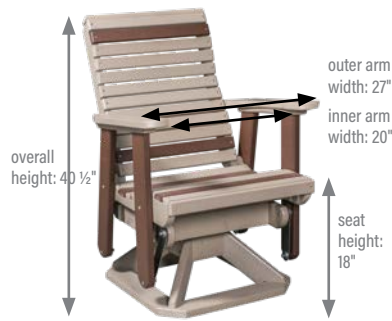

Also available in Roll Back Style (LABST504)

Shown in Cherrywood and Light Gray Poly

ROLL BACK SELECTION

ROLL BACK CHAIR
(LARC501)

Shown in Aruba Blue and Light Gray Poly

ROLL BACK GLIDER
(LARG505)

Shown in Light Gray and Dark Gray Poly