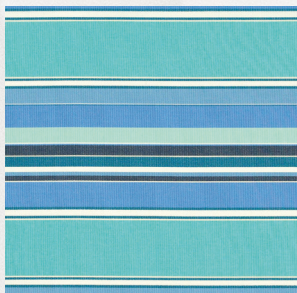

### **BRCG | Brooklyn Collection Chair Glider**

- *Pictured in Gray with Peyton Granite cushions.*
- *Size: 34 D x 40 H x 29 W*
- *Seat Size: 24 x 21½*
- *Standard hardware: zinc-plated glider arms. Optional stainless steel glider arms also available.*

### **BRSG | Brooklyn Collection Swivel Glider**

- *Pictured in White with Canvas Jockey Red cushions.*
- *Size: 34 D x 40 H x 29 W*
- *Seat Size: 24 x 21½*
- *Standard hardware: zinc-plated glider arms and black powder-coated swivel.*
- *Optional stainless steel glider arms also available.*
- *Optional E&B heavy duty stainless steel swivel also available.*

**QUICK SHIP POLY COLORS**

BLACK

GRAY

BRAZILIAN WALNUT

**QUICK SHIP FABRIC COLORS**

FREQUENCY ASH

FREQUENCY SAND

DOLCE OASIS