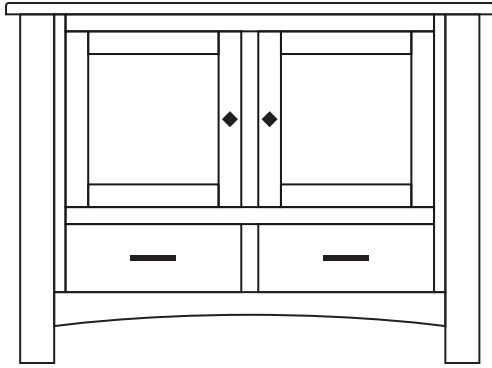

TV Cabinet

RP01 • 43"w x 31¼"h x 19¼"d