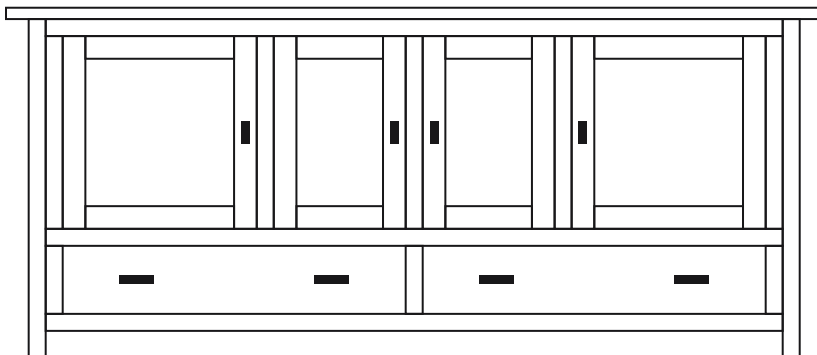

SH3100 • 48½" w x 31" h x 21½" d
Shown in QSWO with Michaels Cherry stain
Sound Bar Shelf | SH3100-SB

Standard Features

- 1" Top
- 1 Adjustable Shelf per Opening
- Smoked Glass
- Full Extension Dovetailed Drawers

Options

- Sound Bar Shelf
- Door Mullions
- Live Edge Tops
- Soft Close Undermount Slides
- Soft Close Side Mount Slides

Hardware

- D553-BL Pull
- D552-BL Pull

TV Cabinet

SH3101 • 60" w x 31" h x 21½" d
Shown in Rustic Walnut
Sound Bar Shelf | SH3101-SB

TV Cabinet

SH3102 • 72" w x 31" h x 21½" d
Sound Bar Shelf | SH3102-SB

TV Cabinet

SH1700 • 48½" w x 31" h x 21½" d

Shown in QSWO

Sound Bar Shelf | SH1700-SB

Standard Features

- 1" Top
- 1 Adjustable Shelf per Opening
- Smoked Glass
- Full Extension Dovetailed Drawers
- Door Mullions