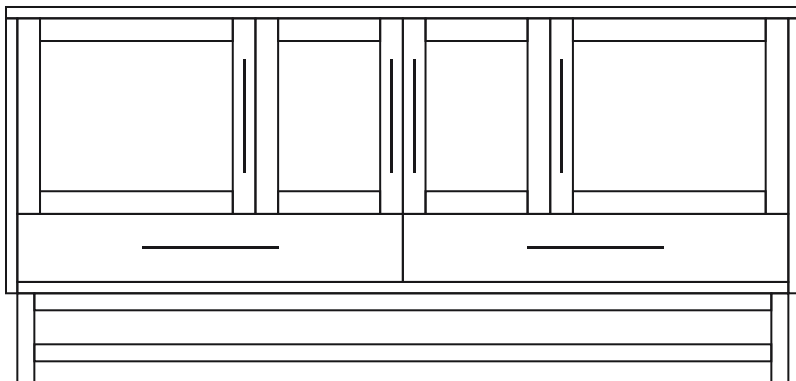

TV Cabinet

MP04 • 70" w x 33¼" h x 18" d

Sound Bar Shelf | MP04-SB

Standard Features

- 1 Adjustable Shelf per Opening
- Smoked Glass
- Full Extension Dovetailed Drawers
- Black Base

Options

- Sound Bar Shelf
- Door Mullions
- Gray Base
- Soft Close Undermount Slides
- Soft Close Side Mount Slides

Hardware

- SN Bar Pull