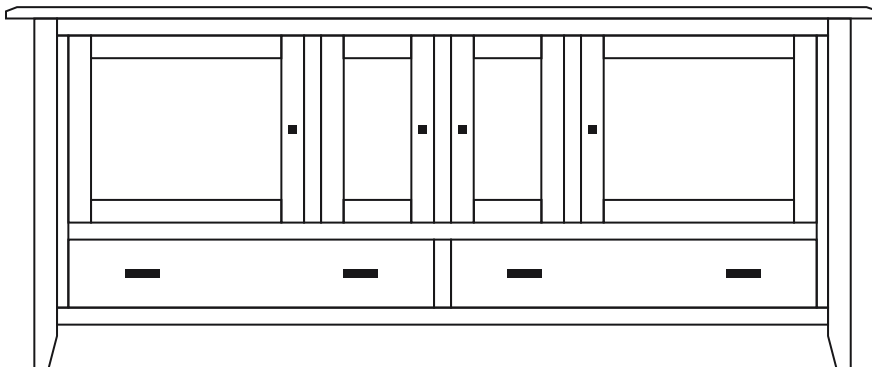

Lift Top

Power Strip

Live Edge Top

TV Cabinet

SH1600 • 48" w x 32" h x 18¾" d
Sound Bar Shelf | SH1600-SB

Standard Features

- 1" Top
- 1 Adjustable Shelf per Opening
- Smoked Glass
- Full Extension Dovetailed Drawers

Options

- Sound Bar Shelf
- Side Corbels
- Door Mullions
- Soft Close Undermount Slides
- Soft Close Side Mount Slides

Hardware

- D529-A
- D527-A

TV Cabinet

SH1601 • 60" w x 32" h x 18¾" d
Sound Bar Shelf | SH1601-SB

Corbels

TV Cabinet

SH1602 • 72" w x 32" h x 18¾" d
Sound Bar Shelf | SH1602-SB

TV Cabinet
AP01 • 43" w x 32" h x 18¾" d

TV Cabinet
AP02 • 53" w x 32" h x 18¾" d
Shown with Optional Mullions
Sound Bar Shelf | AP02-SB

TV Cabinet
AP03 • 65" w x 32" h x 18¾" d
Sound Bar Shelf | AP03-SB

TV Cabinet
AP04 • 77" w x 32" h x 18¾" d
Sound Bar Shelf | AP04-SB

Standard Features

- 1" Top
- 1 Adjustable Shelf per Opening
- Smoked Glass
- Reversed Raised Panel Sides
- Full Extension Dovetailed Drawers