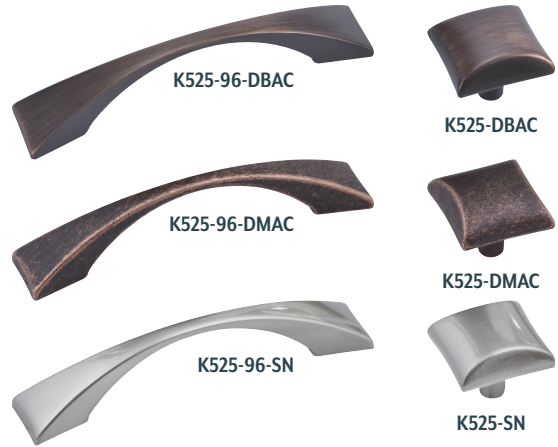

HARDWARE

Hinges used on all
Inset & Overlay Doors

Full Extension Drawer Slides
Standard On All Drawers

HARDWARE

HARDWARE

D529-A

D529-B

D527-A