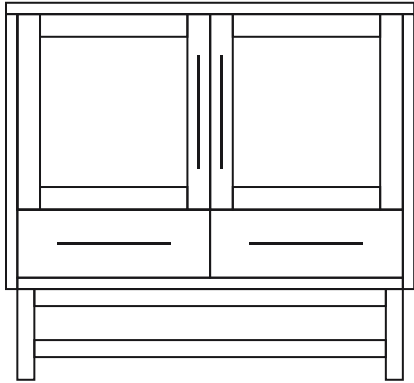

TV Cabinet

MP01 • 36" w x 33¼" h x 18" d