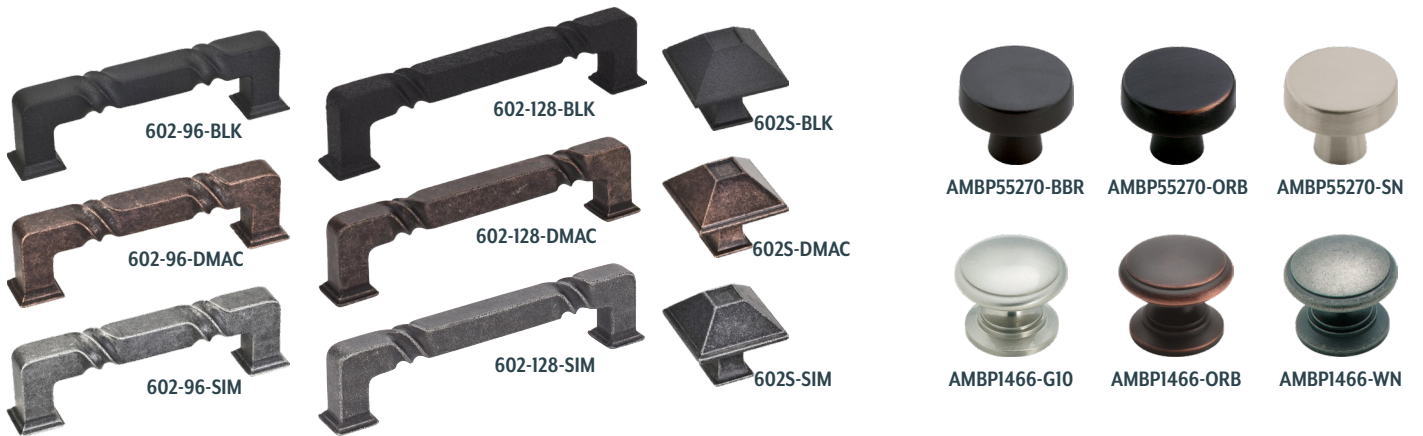

Standard Features

- 1" Top
- Full Extension Dovetailed Drawers

Options

- Lift Tops
- Live Edge Tops
- Power Strip: 2 Plugs, 2 USB Ports
- Soft Close Undermount Slides
- Soft Close Side Mount Slides

Hardware

- SZEL18-WN Knob

Coffee Table
V1108 • 42" w x 19" h x 24" d
Rustic Hickory with Tavern stain

End Table
V1101 • 16" w x 24" h x 24" d
Rustic Hickory with Tavern stain

End Table
V1100 • 22" w x 24" h x 24" d
Rustic Hickory with Tavern stain

HARDWARE

Hinges used on all
Inset & Overlay Doors

Full Extension Drawer Slides
Standard On All Drawers

HARDWARE

HARDWARE

D529-A

D529-B

D527-A