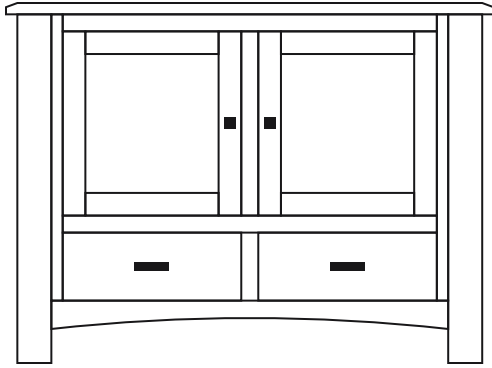

TV Cabinet

LXP01 • 43" w x 31 3/4" h x 19 3/4" d