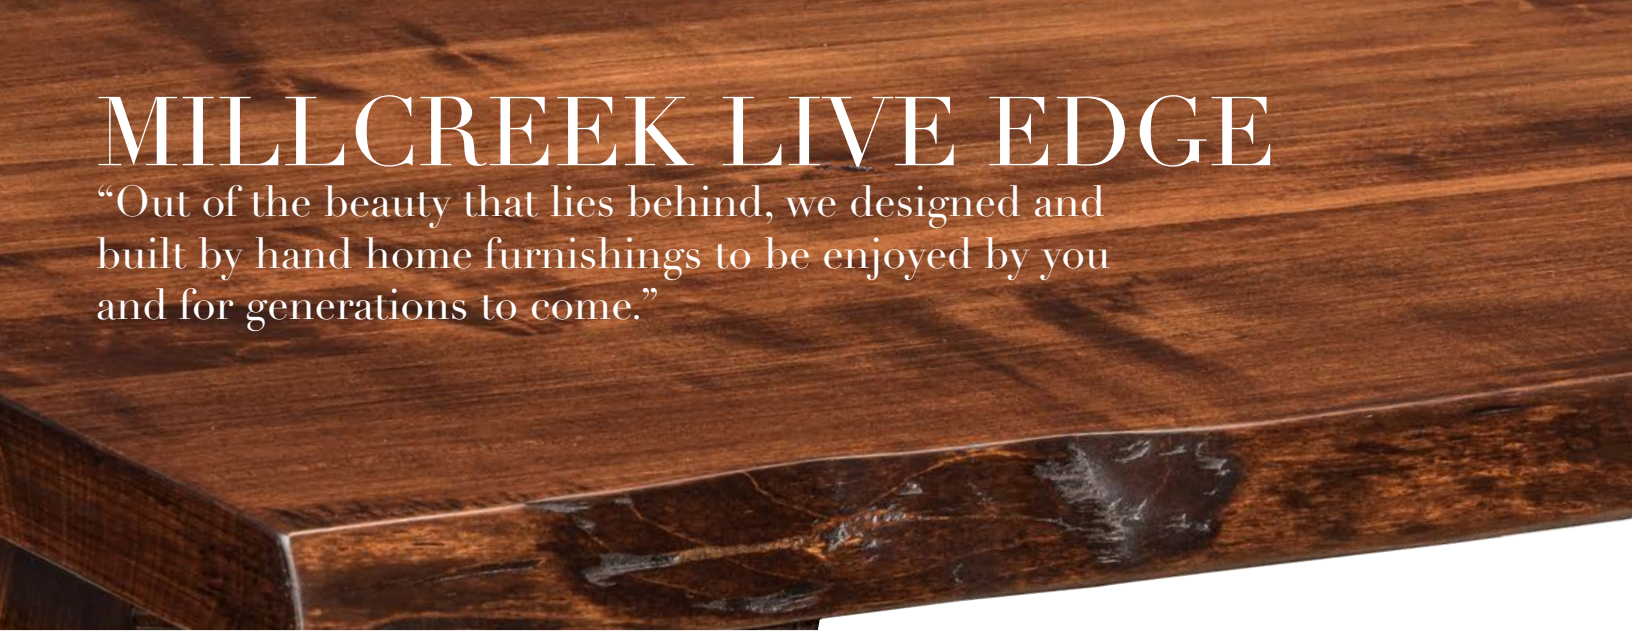

*Shown in Colt Coffee Fabric
Available in any Heartland Fabric*

**Upholstered Marshfield
Side Chair**
Item #1180

- 20" w x 24" d x 41" h
- Seat size: 19" w x 18" d
- Seat height: 19"

*Shown in Colt Coffee Fabric
Available in any Heartland Fabric*

MILLCREEK LIVE EDGE

“Out of the beauty that lies behind, we designed and built by hand home furnishings to be enjoyed by you and for generations to come.”

Millcreek Live Edge Dining Table
Item #5214

- 72"l x 42"w x 30"h
- Shown in Maple with Michaels Cherry Stain