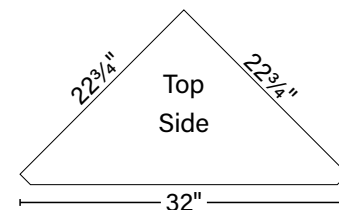

32" w Mission Bookcase

Item #M7232CB

32w x 72h

4 Shelves (not including bottom)

Item #M6032CB

32w x 60h

3 Shelves (not including bottom)