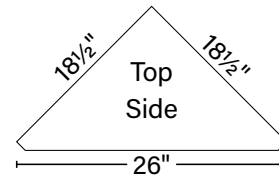

26w x 60h

3 Shelves (not including bottom)

Available in Oak & Brown Maple

FEATURES

Available with Doors on Bottom
(Add "D" to Item #)

All shelves are fixed

Shelf above doors is 30" up from
bottom

Solid Hardwood Construction
including Shelves (Plywood Back)