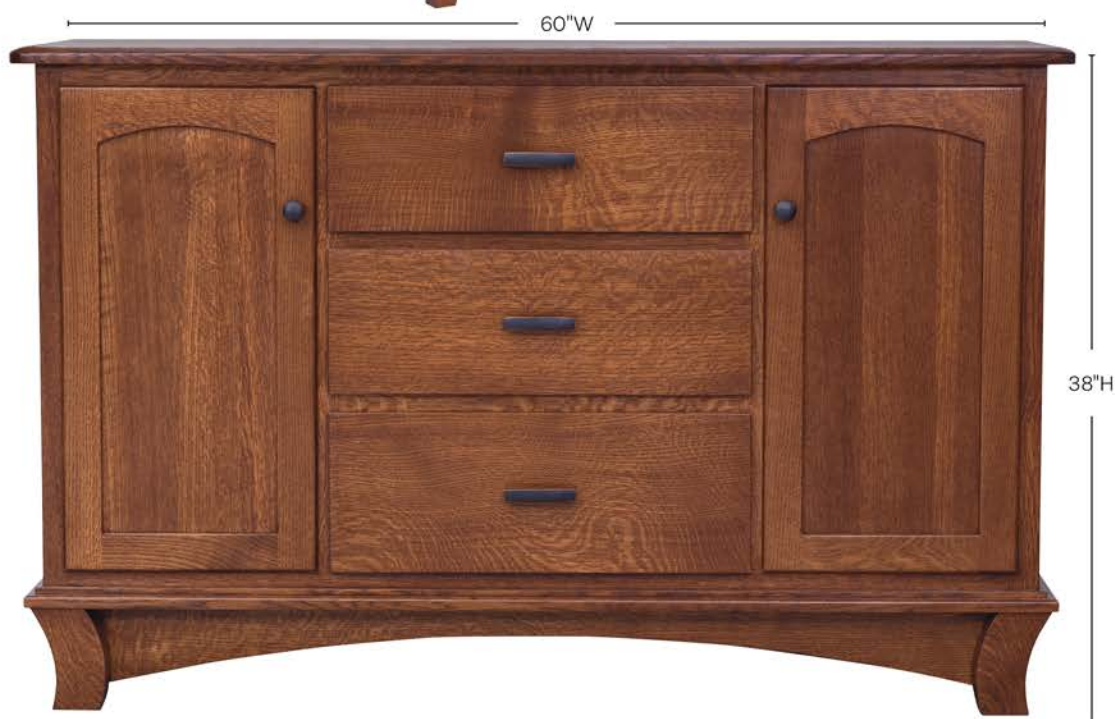

60"W X 20"D X 38"H

Wood: QSWO

Stain: FC-113 - Michaels Cherry

Hardware: BP4425ORB Knob

BP4424ORB Pull

Available Species:

QSWO

Standard Features: